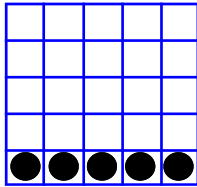

REGULAR BINGO

$200 / $400