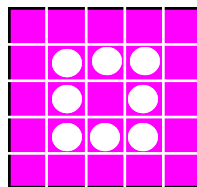

REGULAR BINGO

\$200 / \$400

HARD WAY BINGO

\$200 / \$400

REGULAR BINGO

\$200 / \$400

Small Picture Frame

\$3000 12#s or less
13#s \$1300 / Cons \$650

Little Eagle

Pot of Gold
Only \$4 to Play!

REGULAR BINGO

\$200 / \$400

REGULAR BINGO

\$200 / \$400

NEW! Mega Money \$2.00

**E
X
T
R
A**