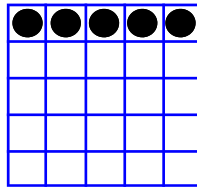

Crazy Kite

\$3,000 12 #s or less
13 #s \$1300 / cons \$650

MP Bingo Game

REGULAR BINGO

\$200 / \$400

MP Bingo Game

REGULAR BINGO

\$200 / \$400