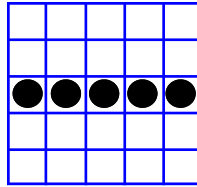

Crazy Kite

\$3,000 12 #s or less
13 #s \$1300 / cons \$650

MP Bingo Game

REGULAR BINGO

\$200 / \$400

MP Bingo Game

REGULAR BINGO

\$200 / \$400