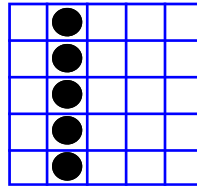

HARD WAY BINGO

\$200 / \$400

PLUS SIGN

\$3000 12#s or less
\$1300 13 #s / cons \$650

MP Bingo Game

REGULAR BINGO

\$200 / \$400

MP Bingo Game

REGULAR BINGO

\$200 / \$400

HARD WAY BINGO

\$200 / \$400

REGULAR BINGO

\$200 / \$400

Small Picture Frame

\$3000 12#s or less
13#s \$1300 / Cons \$650