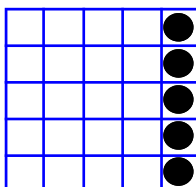

HARD WAY BINGO

\$200 / \$400

PLUS SIGN

\$3000 12#s or less
\$1300 13 #s / cons \$650

MP Bingo Game

REGULAR BINGO

\$200 / \$400

MP Bingo Game

REGULAR BINGO

\$200 / \$400

HARD WAY BINGO

\$200 / \$400

REGULAR BINGO

\$200 / \$400

Small Picture Frame

\$3000 12#s or less
13#s \$1300 / Cons \$650