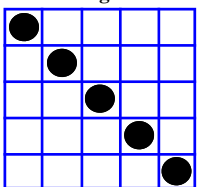

HARD WAY BINGO

\$200 / \$400

PLUS SIGN

\$3000 12#s or less
\$1300 13 #s / cons \$650

MP Bingo Game

REGULAR BINGO

\$200 / \$400

MP Bingo Game

REGULAR BINGO

\$200 / \$400

HARD WAY BINGO

\$200 / \$400

REGULAR BINGO

\$200 / \$400

Small Picture Frame

\$3000 12#s or less
13#s \$1300 / Cons \$650

Little Eagle

Pot of Gold
Only \$4 to Play!

REGULAR BINGO

\$200 / \$400

REGULAR BINGO

\$200 / \$400

NEW! Mega Money \$2.00

**E
X
T
R
A**