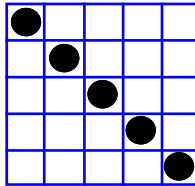

MP Bingo Game

REGULAR BINGO

$200 / $400