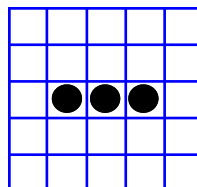

REGULAR BINGO

\$200 / \$400

HARD WAY BINGO

\$200 / \$400

REGULAR BINGO

\$200 / \$400

Small Picture Frame

\$3000 12#s or less
13#s \$1300 / Cons \$650

Little Eagle

Pot of Gold
Only \$4 to Play!

REGULAR BINGO

\$200 / \$400

REGULAR BINGO

\$200 / \$400

NEW! Mega Money \$2.00

**E
X
T
R
A**