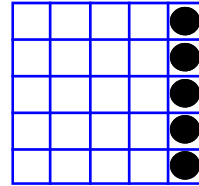

MP Bingo Game

REGULAR BINGO

\$200 / \$400

MP Bingo Game

REGULAR BINGO

\$200 / \$400

HARD WAY BINGO

\$200 / \$400

Crazy Kite

\$3,000 12 #s or less
13 #s \$1300 / cons \$650

MP Bingo Game

REGULAR BINGO

\$200 / \$400

MP Bingo Game

REGULAR BINGO

\$200 / \$400