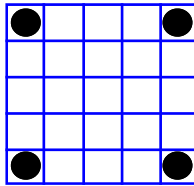

MP Bingo Game

REGULAR BINGO

$200 / $400