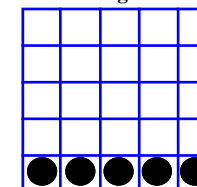

REGULAR BINGO

\$200 / \$400

HARD WAY BINGO

\$200 / \$400

REGULAR BINGO

\$200 / \$400

Small Picture Frame

\$3000 12#s or less
13#s \$1300 / Cons \$650

Little Eagle

Pot of Gold
Only \$4 to Play!

REGULAR BINGO

\$200 / \$400

REGULAR BINGO

\$200 / \$400

NEW! Mega Money \$2.00

**E
X
T
R
A**