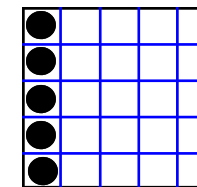

REGULAR BINGO

\$200 / \$400

HARD WAY BINGO

\$200 / \$400

REGULAR BINGO

\$200 / \$400

Small Picture Frame

\$3000 12#s or less
13#s \$1300 / Cons \$650

Little Eagle

Pot of Gold
Only \$4 to Play!

REGULAR BINGO

\$200 / \$400

REGULAR BINGO

\$200 / \$400

NEW! Mega Money \$2.00

**E
X
T
R
A**