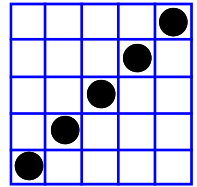

HARD WAY BINGO

\$200 / \$400

PLUS SIGN

\$3000 12#s or less
\$1300 13 #s / cons \$650

MP Bingo Game

REGULAR BINGO

\$200 / \$400

MP Bingo Game

REGULAR BINGO

\$200 / \$400

HARD WAY BINGO

\$200 / \$400

REGULAR BINGO

\$200 / \$400

Small Picture Frame

\$3000 12#s or less
13#s \$1300 / Cons \$650

Little Eagle

Pot of Gold
Only \$4 to Play!

REGULAR BINGO

\$200 / \$400

REGULAR BINGO

\$200 / \$400

NEW! Mega Money \$2.00

**E
X
T
R
A**