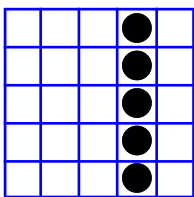

MP Bingo® Game

REGULAR BINGO
\$250

REGULAR BINGO
\$250

HARDWAY BINGO
\$250

SMALL FRAME
\$500

MP Bingo® Game

REGULAR BINGO
\$250

MP Bingo® Game