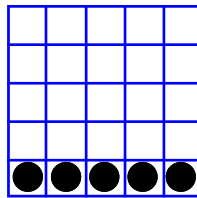

MP Bingo® Game

MP Bingo® Game

REGULAR BINGO
$250