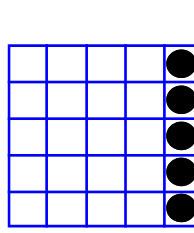

REGULAR BINGO
$250

HARDWAY BINGO
$250