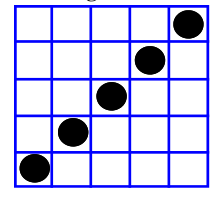

MP Bingo® Game

REGULAR BINGO
\$250

REGULAR BINGO
\$250

HARDWAY BINGO
\$250

SMALL FRAME
\$500

MP Bingo® Game

REGULAR BINGO
\$250

MP Bingo® Game

REGULAR BINGO
\$250

HARDWAY BINGO
\$250

REGULAR BINGO
\$250

LETTER "T"
\$500

Pot of Gold
Only \$4 to Play!!

REGULAR BINGO
\$250

MP Bingo® Game

REGULAR BINGO
\$250