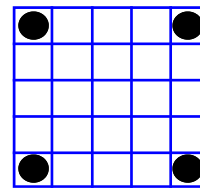

MP Bingo® Game

REGULAR BINGO
$250