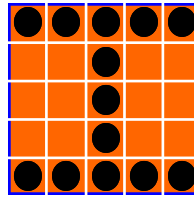

LETTER "T"
$500