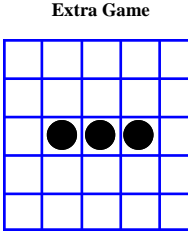

REGULAR BINGO
\$250

HARDWAY BINGO
\$250

REGULAR BINGO
\$250

LETTER "T"
\$500

Pot of Gold
Only \$4 to Play!!

REGULAR BINGO
\$250

MP Bingo® Game

REGULAR BINGO
\$250