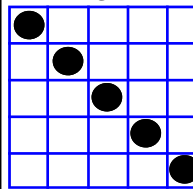

YELL BINGO LOUD!

MP Bingo® Game

REGULAR BINGO
$250