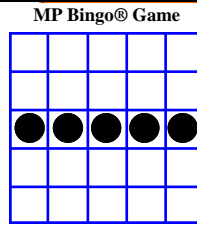

MP Bingo® Game

REGULAR BINGO
$250