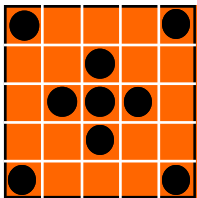

YELL BINGO LOUD!

MP Bingo® Game

REGULAR BINGO
\$250

MP Bingo® Game

REGULAR BINGO
\$250

HARDWAY BINGO
\$250

MP Bingo® Game

SOARING STAR
\$500