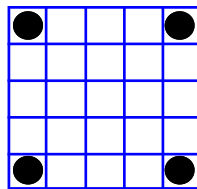

MP Bingo® Game

REGULAR BINGO
$250