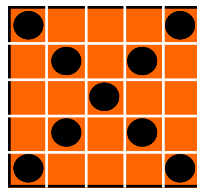

CRAZY "X"
$500