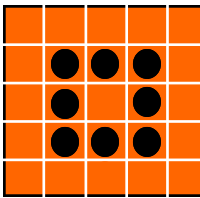

MP Bingo® Game

REGULAR BINGO
\$250

REGULAR BINGO
\$250

HARDWAY BINGO
\$250

SMALL FRAME
\$500

MP Bingo® Game

REGULAR BINGO
\$250

MP Bingo® Game