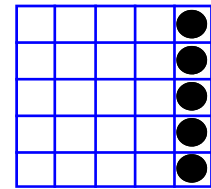

YELL BINGO LOUD!

MP Bingo® Game

REGULAR BINGO
\$250

MP Bingo® Game

REGULAR BINGO
\$250

HARDWAY BINGO
\$250

MP Bingo® Game

SOARING STAR
\$500