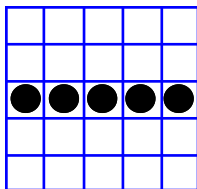

REGULAR BINGO
\$250

HARDWAY BINGO
\$250

REGULAR BINGO
\$250

LETTER "T"
\$500

Pot of Gold
Only \$4 to Play!!

REGULAR BINGO
\$250

MP Bingo® Game

REGULAR BINGO
\$250