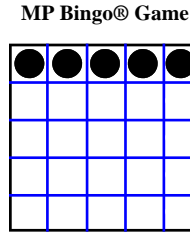

REGULAR BINGO
$250

REGULAR BINGO
$250