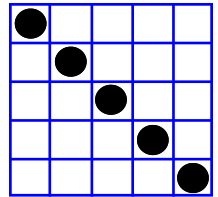

REGULAR BINGO
\$250

HARDWAY BINGO
\$250

REGULAR BINGO
\$250

LETTER "T"
\$500

Pot of Gold
Only \$4 to Play!!

REGULAR BINGO
\$250

MP Bingo® Game

REGULAR BINGO
\$250