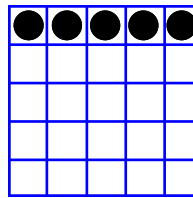

MP Bingo® Game

HARDWAY BINGO
$250