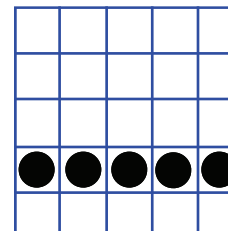

Game: 39

Regular
Bingo
\$80

Game: 40

Double
Bingo
\$80

Game: 41

Krazy
Bat
\$125

Game: 42

Regular
Bingo
\$80