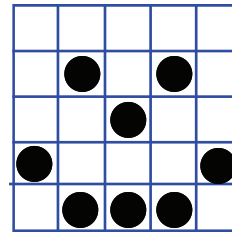

Game: 43

Krazy Lazy
Lizard
\$125

Game: 44

Double
Bingo
\$80

Game: 45

Regular
Bingo
\$80

Game: 46 pt.1

Krazy Face
\$150

Game: 46 pt.2

Krazy Ball
Koverall
\$500
Extra's \$1

All GAMES will have a wild number! Krazy Bat is the only pattern that will rotate!!!!

Paper Packets

9-On-9 Paper \$12
1/2 off 2nd 9 on 9 \$6

Power Combos