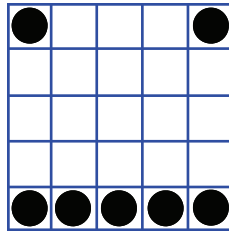

The Best in the Midwest!

Mt. Pleasant, Michigan

1-888-7-EAGLE-7

www.soaringeaglecasino.com

Krazy Ball Bingo

Played Fridays at 10:30pm.

Game: 38

Krazy
Kite
\$125

Game: 39

Regular
Bingo
\$80

Game: 40

Double
Bingo
\$80

Game: 41

Krazy
Bat
\$125

Game: 42

Regular
Bingo
\$80