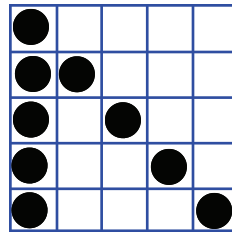

The Best in the Midwest!

Mt. Pleasant, Michigan

1-888-7-EAGLE-7

www.soaringeaglecasino.com

Krazy Ball Bingo

Played Fridays at 10:30pm.

Game: 38

Krazy
Kite
\$125

Game: 39

Regular
Bingo
\$80

Game: 40

Double
Bingo
\$80

Game: 41

Krazy
Bat
\$125

Game: 42

Regular
Bingo
\$80

Game: 43

Krazy Lazy
Lizard
\$125

Game: 44

Double
Bingo
\$80

Game: 45

Regular
Bingo
\$80

Game: 46 pt.1

Krazy Face
\$150