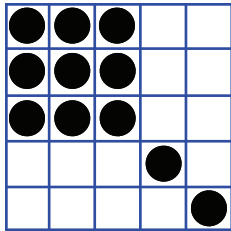

The Best in the Midwest!

Mt. Pleasant, Michigan

1-888-7-EAGLE-7

www.soaringeaglecasino.com

Krazy Ball Bingo

Played Fridays at 10:30pm.

Game: 38

Krazy
Kite
\$125

Game: 39

Regular
Bingo
\$80

Game: 40

Double
Bingo
\$80

Game: 41

Krazy
Bat
\$125

Game: 42

Regular
Bingo
\$80