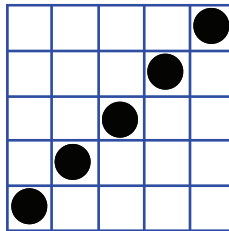

The Best in the Midwest!

Mt. Pleasant, Michigan

1-888-7-EAGLE-7

www.soaringeaglecasino.com

Krazy Ball Bingo

Played Fridays at 10:30pm.

Game: 38

Krazy
Kite
\$125

Game: 39

Regular
Bingo
\$80

Game: 40

Double
Bingo
\$80

Game: 41

Krazy
Bat
\$125

Game: 42

Regular
Bingo
\$80