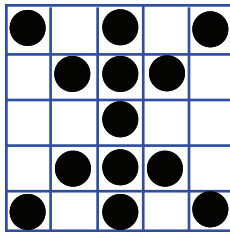

The Best in the Midwest!

Mt. Pleasant, Michigan

1-888-7-EAGLE-7

www.soaringeaglecasino.com

Krazy Ball Bingo

Played Fridays at 10:30pm.

Game: 38

Krazy
Kite
\$125

Game: 39

Regular
Bingo
\$80

Game: 40

Double
Bingo
\$80

Game: 41

Krazy
Bat
\$125

Game: 42

Regular
Bingo
\$80

Game: 43

Krazy Lazy
Lizard
\$125

Game: 44

Double
Bingo
\$80

Game: 45

Regular
Bingo
\$80

Game: 46 pt.1

Krazy Face
\$150