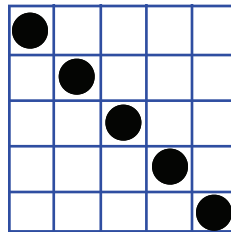

Game: 43

Krazy Lazy
Lizard
\$125

Game: 44

Double
Bingo
\$80

Game: 45

Regular
Bingo
\$80

Game: 46 pt.1

Krazy Face
\$150

Game: 46 pt.2

Krazy Ball
Koverall
\$500
Extra's \$1

All GAMES will have a wild number! Krazy Bat is the only pattern that will rotate!!!!

Paper Packets

9-On-9 Paper \$12
1/2 off 2nd 9 on 9 \$6

Power Combos