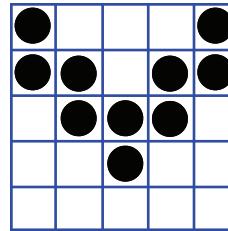

The Best in the Midwest!

Mt. Pleasant, Michigan

1-888-7-EAGLE-7

www.soaringeaglecasino.com

Krazy Ball Bingo

Played Fridays at 10:30pm.

Game: 38

Krazy
Kite
\$125

Game: 39

Regular
Bingo
\$80

Game: 40

Double
Bingo
\$80

Game: 41

Krazy
Bat
\$125

Game: 42

Regular
Bingo
\$80

Game: 43

Krazy Lazy
Lizard
\$125

Game: 44

Double
Bingo
\$80

Game: 45

Regular
Bingo
\$80

Game: 46 pt.1

Krazy Face
\$150