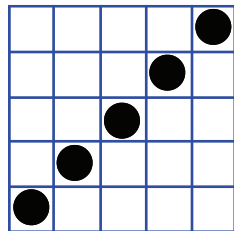

Power Combos

Level 1
 48 Power Cards \$30
 48 Power Add on \$15

Level 2
 60 Power Cards \$45
 60 Power Add on \$23

Extra Coveralls \$1
 Question Mark \$2

Love Letter
\$85/\$100

Regular Bingo
\$65/\$85

Double Bingo
\$65/\$85