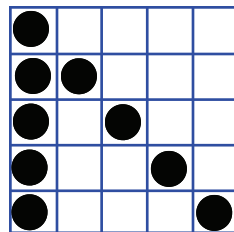

Power Combos

Level 1
 48 Power Cards \$30
 48 Power Add on \$15

Level 2
 60 Power Cards \$45
 60 Power Add on \$23

Extra Coveralls \$1
 Question Mark \$2

Love Letter
\$85/\$100

Regular Bingo
\$65/\$85

Double Bingo
\$65/\$85

X and O
\$85/\$100

Regular Bingo
\$65/\$85

EXTRA GAME

Win from
50% to 100%
of Sales and
an Eaglet

Double Bingo
\$65/\$85

Regular Bingo
\$65/\$85

Open Heart
\$85/\$100

Missing You Coverall
\$500/\$700
On or Before G-Ball