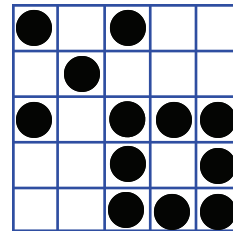

Power Combos

Level 1
 48 Power Cards \$30
 48 Power Add on \$15

Level 2
 60 Power Cards \$45
 60 Power Add on \$23

Extra Coveralls \$1
 Question Mark \$2

Love Letter
\$85/\$100

Regular Bingo
\$65/\$85

Double Bingo
\$65/\$85