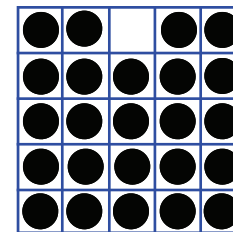

X and O
\$85/\$100

Regular Bingo
\$65/\$85

EXTRA GAME

Win from
50% to 100%
of Sales and
an Eaglet

Double Bingo
\$65/\$85

Regular Bingo
\$65/\$85

Open Heart
\$85/\$100

Missing You Coverall
\$500/\$700
On or Before G-Ball