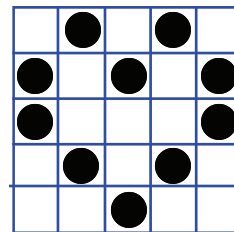

X and O
\$85/\$100

Regular Bingo
\$65/\$85

EXTRA GAME

Win from
50% to 100%
of Sales and
an Eaglet

Double Bingo
\$65/\$85

Regular Bingo
\$65/\$85

Open Heart
\$85/\$100

Missing You Coverall
\$500/\$700
On or Before G-Ball