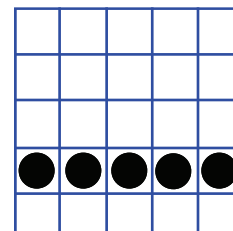

Regular Bingo
$65/$85