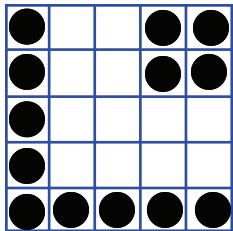

Love Letter
$85/$100