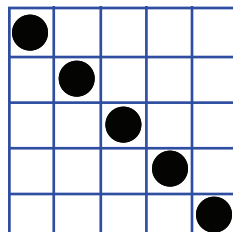

X and O
\$85/\$100

Regular Bingo
\$65/\$85

EXTRA GAME

Win from
50% to 100%
of Sales and
an Eaglet

Double Bingo
\$65/\$85

Regular Bingo
\$65/\$85

Open Heart
\$85/\$100

Missing You Coverall
\$500/\$700
On or Before G-Ball