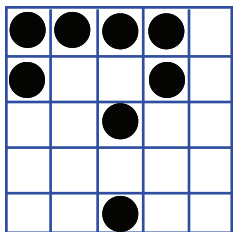

EXTRA GAME

Win from
50% to 100%
of Sales and
an Eaglet