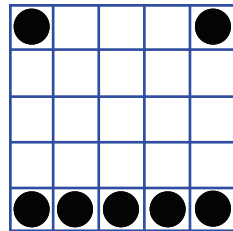

Power Combos

Level 1
 48 Power Cards \$30
 48 Power Add on \$15

Level 2
 60 Power Cards \$45
 60 Power Add on \$23

Extra Coveralls \$1
 Question Mark \$2

Love Letter
\$85/\$100

Regular Bingo
\$65/\$85

Double Bingo
\$65/\$85