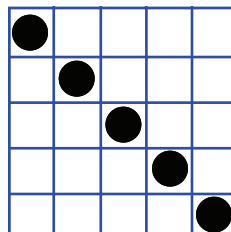

Regular Bingo
$65/$85