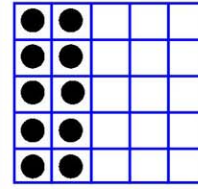

Game# Day 21/Night 18

REGULAR BINGO
\$300

Game# Day 22/Night 19

ANY HORIZONTAL
LINE
\$300

Game# Day 23/Night 20

WILD BINGO
TWO STRAIGHT
LINES-FIRST BALL IS
WILD
\$300

Game# Day 24/Night 21

CENT SIGN
\$650