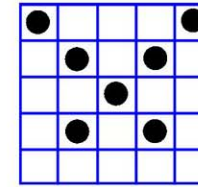

Game# Day 31/Night 28

WILD BINGO
TWO STRAIGHT
LINES-FIRST BALL
IS WILD
\$300

Game# Day 32/Night 29

ANY CORNER
POSTAGE STAMP
\$300

Game# Day 33/Night 30

HARDWAY BINGO
\$300

Game# Day 34/Night 31

(SPECIAL)
THE BUTTERFLY
\$650