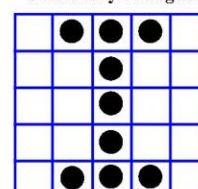

Game# Day 25/Night 22

REGULAR BINGO
\$300

Game# Day 26/Night 23

ANY CORNER
POSTAGE STAMP
\$300

Game# Day 27/Night 24

ANY VERTICAL
BINGO
\$300

Game# 28/25-PART 1

INSIDE PICTURE
FRAME
\$225

Game# 28/25 - PART 2

OUTSIDE PICTURE
FRAME
\$425

Extra Game

Pot of Gold
Only \$4 to Play!

Game# Day 29/Night 26

REGULAR BINGO
\$300

Game# Day 30/Night 27

EXTRA GAME
SMALL LETTER "T"
\$350