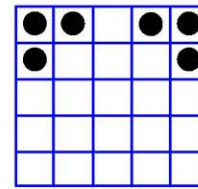

Game# Day 17/Night 14

REGULAR BINGO
\$300

Game# Day 18/Night 15

WILD BINGO
TWO STRAIGHT
LINES-FIRST BALL IS
WILD
\$300

Game# Day 19/Night 16

HARDWAY BINGO
\$300

Game# Day 20/Night 17

(SPECIAL)
ANY TWO
BRACKETS
\$650

Game# Day 21/Night 18

REGULAR BINGO
\$300

Game# Day 22/Night 19

ANY HORIZONTAL
LINE
\$300

Game# Day 23/Night 20

WILD BINGO
TWO STRAIGHT
LINES-FIRST BALL IS
WILD
\$300

Game# Day 24/Night 21

CENT SIGN
\$650