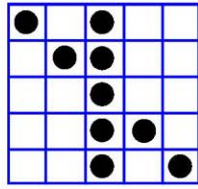

Small Letter "T" \$ 1.00
 Do-It Yourself \$ 1.00
 Bonanza \$ 2.00
 Extra Specials \$.50
 Extra Jackpots \$ 1.00
 Pot of Gold \$ 4.00

This session will be played the Last Thursday of the Month for a **Limited Time Only!!!!**

Game# Day 17/Night 14

REGULAR BINGO
\$300

Game# Day 18/Night 15

WILD BINGO
TWO STRAIGHT
LINES-FIRST BALL IS
WILD
\$300

Game# Day 19/Night 16

HARDWAY BINGO
\$300

Game# Day 20/Night 17

(SPECIAL)
ANY TWO
BRACKETS
\$650