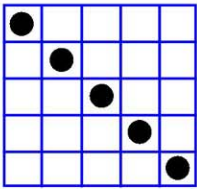

REGULAR BINGO
$300

Game# Day 18/Night 15