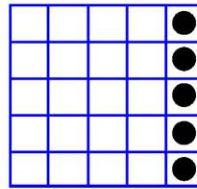

Game# Day 21/Night 18

REGULAR BINGO
\$300

Game# Day 22/Night 19

ANY HORIZONTAL
LINE
\$300

Game# Day 23/Night 20

WILD BINGO
TWO STRAIGHT
LINES-FIRST BALL IS
WILD
\$300

Game# Day 24/Night 21

CENT SIGN
\$650

Game# Day 25/Night 22

REGULAR BINGO
\$300

Game# Day 26/Night 23

ANY CORNER
POSTAGE STAMP
\$300

Game# Day 27/Night 24

ANY VERTICAL
BINGO
\$300

Game# 28/25-PART 1

INSIDE PICTURE
FRAME
\$225