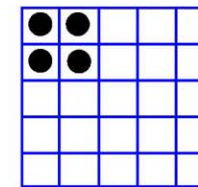

ANY CORNER
POSTAGE STAMP
$300

Game# Day 33/Night 30