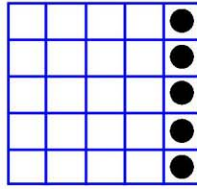

Game# Day 17/Night 14

REGULAR BINGO
\$300

Game# Day 18/Night 15

WILD BINGO
TWO STRAIGHT
LINES-FIRST BALL IS
WILD
\$300

Game# Day 19/Night 16

HARDWAY BINGO
\$300

Game# Day 20/Night 17

(SPECIAL)
ANY TWO
BRACKETS
\$650

Game# Day 21/Night 18

REGULAR BINGO
\$300

Game# Day 22/Night 19

ANY HORIZONTAL
LINE
\$300

Game# Day 23/Night 20

WILD BINGO
TWO STRAIGHT
LINES-FIRST BALL IS
WILD
\$300

Game# Day 24/Night 21

CENT SIGN
\$650