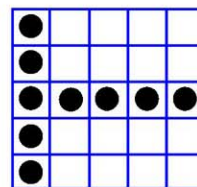

WILD BINGO
TWO STRAIGHT
LINES-FIRST BALL
IS WILD
$300

Game# Day 32/Night 29