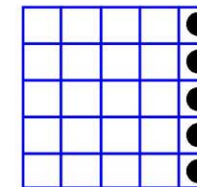

Game# Day 31/Night 28

WILD BINGO
TWO STRAIGHT
LINES-FIRST BALL
IS WILD
\$300

Game# Day 32/Night 29

ANY CORNER
POSTAGE STAMP
\$300

Game# Day 33/Night 30

HARDWAY BINGO
\$300

Game# Day 34/Night 31

(SPECIAL)
THE BUTTERFLY
\$650