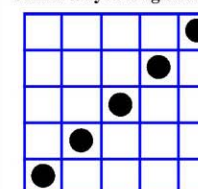

Game# Day 25/Night 22

REGULAR BINGO
\$300

Game# Day 26/Night 23

ANY CORNER
POSTAGE STAMP
\$300

Game# Day 27/Night 24

ANY VERTICAL
BINGO
\$300

Game# 28/25-PART 1

INSIDE PICTURE
FRAME
\$225

Game# 28/25 - PART 2

OUTSIDE PICTURE
FRAME
\$425

Extra Game

Pot of Gold
Only \$4 to Play!

Game# Day 29/Night 26

REGULAR BINGO
\$300

Game# Day 30/Night 27

EXTRA GAME
SMALL LETTER "T"
\$350