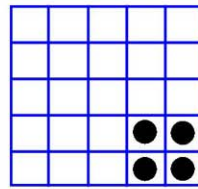

ANY CORNER
POSTAGE STAMP
$300

Game# Day 27/Night 24