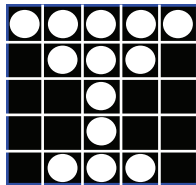

P
O
T
o
f
G
O
L
D
\$4

MP Bingo Game

REGULAR BINGO
\$300

REGULAR BINGO
\$300

REGULAR BINGO
\$300

FULL GLASS
\$600

BONANZA GAME
\$10,000+\$50

48#'s or less 49-52#'s Pays \$1,199
Consolation 50% of sales