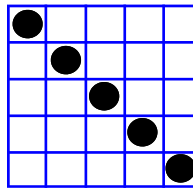

MP Bingo® Game

REGULAR BINGO
$300