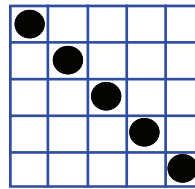

MP Bingo Game

REGULAR BINGO
$300