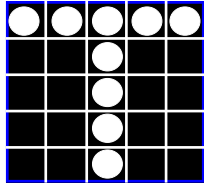

YELL BINGO LOUD!

MP Bingo® Game

REGULAR BINGO
\$300

MP Bingo® Game

REGULAR BINGO
\$300

HARDWAY BINGO
\$300

MP Bingo® Game

CRAZY "T"
\$600