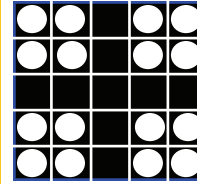

MP Bingo Game

REGULAR BINGO
\$300

REGULAR BINGO
\$300

MP Bingo Game

REGULAR BINGO
\$300

15

MINUTE
BREAK

CLOVER LEAF
\$600