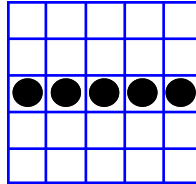

MP Bingo® Game

REGULAR BINGO
\$300

HARDWAY BINGO
\$300

MP Bingo® Game

REGULAR BINGO
\$300

LITTLE JOE
\$600

MP Bingo® Game

REGULAR BINGO
\$300