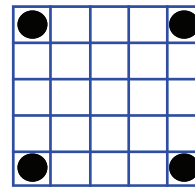

MP Bingo Game

REGULAR BINGO
$300