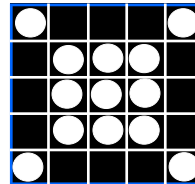

MP Bingo® Game

REGULAR BINGO
\$300

HARDWAY BINGO
\$300

MP Bingo® Game

REGULAR BINGO
\$300

LITTLE JOE
\$600

MP Bingo® Game

REGULAR BINGO
\$300