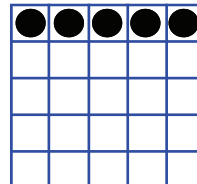

MP Bingo Game

REGULAR BINGO
\$300

REGULAR BINGO
\$300

MP Bingo Game

REGULAR BINGO
\$300

15

MINUTE
BREAK

CLOVER LEAF
\$600