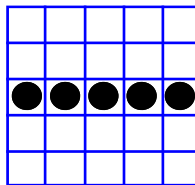

REGULAR BINGO
$300