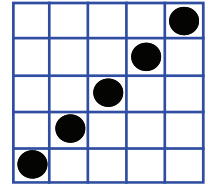

MP Bingo Game

REGULAR BINGO
\$300

REGULAR BINGO
\$300

MP Bingo Game

REGULAR BINGO
\$300

LITTLE JOE
\$600

MP Bingo Game

REGULAR BINGO
\$300