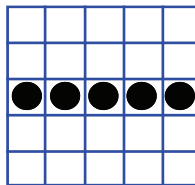

REGULAR BINGO
$300