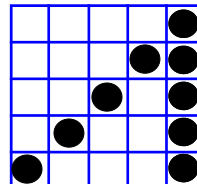

DOUBLE BINGO
$300