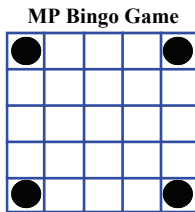

P
O
T
o
f
G
O
L
D
\$4

MP Bingo Game

REGULAR BINGO
\$300

REGULAR BINGO
\$300

REGULAR BINGO
\$300

FULL GLASS
\$600

BONANZA GAME
\$10,000+\$50

48#'s or less 49-52#'s Pays \$1,199
Consolation 50% of sales

DO-IT-YOURSELF
\$5,000

20#'s or less Consolation \$500

CRAZY COVERALL!!!
\$3,000
Second Chance Coverall pays
\$1,000

PRIZE PAYOUTS ARE DETERMINED BY THE AMOUNT OF WINNERS PER GAME, NOT THE AMOUNT OF WINNERS PER LEVEL OR PACKET.
THE EAGLE'S NEST GAME WILL ONLY BE PAID OUT ON REGULAR BINGO GAME PATTERNS.
GAME & GAME SCHEDULES ARE SUBJECT TO CHANGE WITHOUT NOTICE.