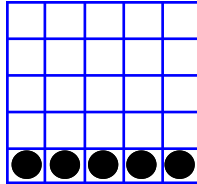

MP Bingo® Game

REGULAR BINGO
$300