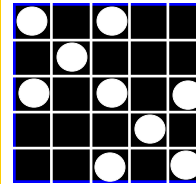

MP Bingo® Game

REGULAR BINGO
\$300

DOUBLE BINGO
\$300

MP Bingo® Game

HARDWAY BINGO
\$300

15

MINUTE
BREAK

DOUBLE CROSS
\$600