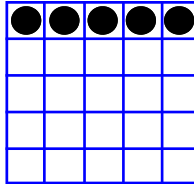

HARDWAY BINGO
$300