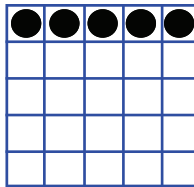

REGULAR BINGO
$300