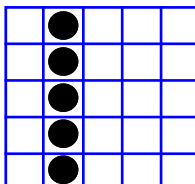

MP Bingo® Game

REGULAR BINGO
$300