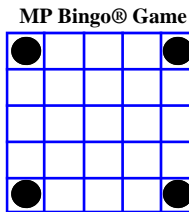

P
O
T
o
f
G
O
L
D
\$4

MP Bingo® Game

REGULAR BINGO
\$300

REGULAR BINGO
\$300

REGULAR BINGO
\$300

HOOR GLASS
\$600

BONANZA GAME
\$10,000+\$50

48#s or less 49-52#s Pays \$1,199
Consolation 50% of sales