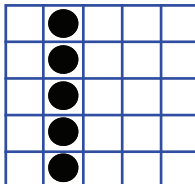

MP Bingo Game

REGULAR BINGO
$300