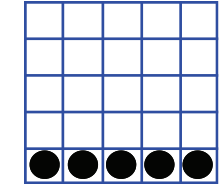

MP Bingo Game

REGULAR BINGO
$300