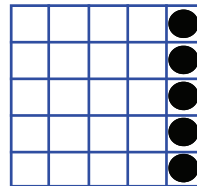

REGULAR BINGO
$300