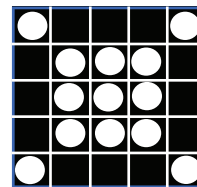

MP Bingo Game

REGULAR BINGO
\$300

REGULAR BINGO
\$300

MP Bingo Game

REGULAR BINGO
\$300

LITTLE JOE
\$600

MP Bingo Game

REGULAR BINGO
\$300