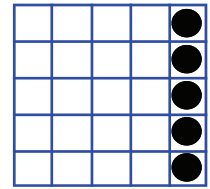

YELL BINGO LOUD!

MP Bingo Game

REGULAR BINGO
\$300

MP Bingo Game

REGULAR BINGO
\$300

REGULAR BINGO
\$300

MP Bingo Game

CRAZY "T"
\$600