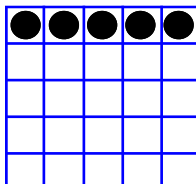

MP Bingo® Game

REGULAR BINGO
\$300

DOUBLE BINGO
\$300

MP Bingo® Game

HARDWAY BINGO
\$300

15

MINUTE
BREAK

DOUBLE CROSS
\$600