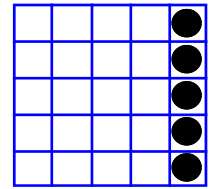

YELL BINGO LOUD!

MP Bingo® Game

REGULAR BINGO
\$300

MP Bingo® Game

REGULAR BINGO
\$300

HARDWAY BINGO
\$300

MP Bingo® Game

CRAZY "T"
\$600