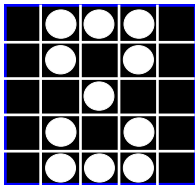

P
O
T
o
f
G
O
L
D
\$4

MP Bingo® Game

REGULAR BINGO
\$300

REGULAR BINGO
\$300

REGULAR BINGO
\$300

HOOR GLASS
\$600

BONANZA GAME
\$10,000+\$50

48#s or less 49-52#s Pays \$1,199
Consolation 50% of sales