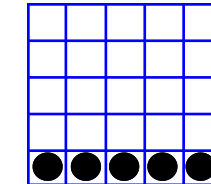

MP Bingo® Game

REGULAR BINGO
$300