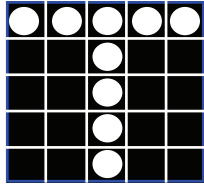

YELL BINGO LOUD!

MP Bingo Game

REGULAR BINGO
\$300

MP Bingo Game

REGULAR BINGO
\$300

REGULAR BINGO
\$300

MP Bingo Game

CRAZY "T"
\$600