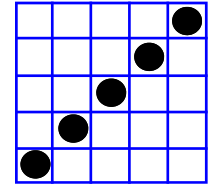

MP Bingo® Game

REGULAR BINGO
\$300

HARDWAY BINGO
\$300

MP Bingo® Game

REGULAR BINGO
\$300

LITTLE JOE
\$600

MP Bingo® Game

REGULAR BINGO
\$300