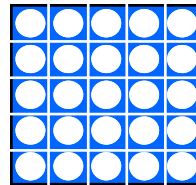

P
O
T
o
f
G
O
L
D
\$4

MP Bingo® Game

REGULAR BINGO
\$300

REGULAR BINGO
\$300

REGULAR BINGO
\$300

HOOR GLASS
\$600

BONANZA GAME
\$10,000+\$50

48#s or less 49-52#s Pays \$1,199
Consolation 50% of sales