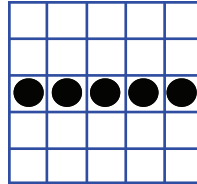

MP Bingo Game

REGULAR BINGO
\$300

REGULAR BINGO
\$300

MP Bingo Game

REGULAR BINGO
\$300

LITTLE JOE
\$600

MP Bingo Game

REGULAR BINGO
\$300