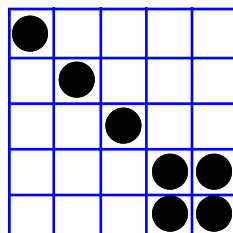

Gold Bar
\$75

In "G" Row
+ \$25 = \$100

Regular Bingo
\$75
6#s or Less
+ \$25 = \$100

EXTRA
GAME
\$2

Five Steps
\$75
In "B" Row
+ \$25 = \$100

Shovel
\$75
In "O" Row
+ \$25 = \$100

Treasure Hunt
\$125
12#s or Less
+ \$50 = \$175