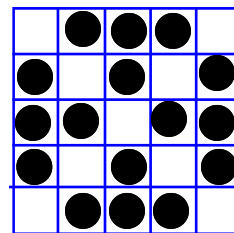

Gold Bar
\$75

In "G" Row
+ \$25 = \$100

Regular Bingo
\$75
6#s or Less
+ \$25 = \$100

EXTRA
GAME
\$2

Five Steps
\$75
In "B" Row
+ \$25 = \$100

Shovel
\$75
In "O" Row
+ \$25 = \$100

Treasure Hunt
\$125
12#s or Less
+ \$50 = \$175