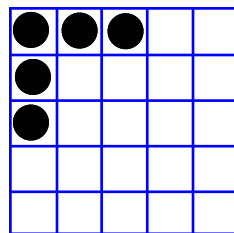

Gold Bar
\$75

In "G" Row
+ \$25 = \$100

Regular Bingo
\$75
6#s or Less
+ \$25 = \$100

EXTRA
GAME
\$2

Five Steps
\$75
In "B" Row
+ \$25 = \$100

Shovel
\$75
In "O" Row
+ \$25 = \$100

Treasure Hunt
\$125
12#s or Less
+ \$50 = \$175