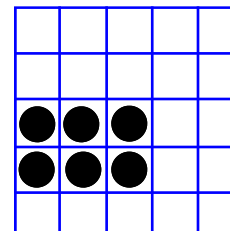

Anchor
\$75

In "O" Row
+ \$25 = \$100

Regular Bingo
\$75

6#s or Less
+ \$25 = \$100

Gold Nuggets
\$75

In "N" Row
+ \$25 = \$100

Hardway Bingo
\$75

6#s or Less
+ \$25 = \$100