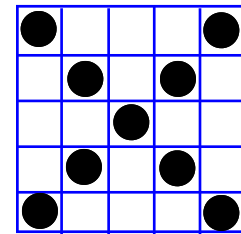

EXTRA GAME

A Chance to Reach in the
"Bingo Treasure Chest"
To Win Cash, Free Bingo Play
or Even the
"Treasure Chest Jackpot"

Prize Payouts are determined by the amount of winners per game, not the amount of winner per level or packet.

Game & game schedules are subject to change without notice.