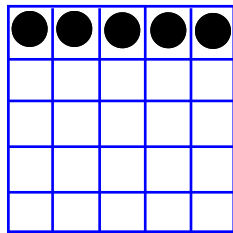

Regular Bingo
$75
6#s or Less
+ $25 = $100