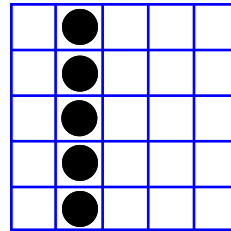

Anchor
\$75

In "O" Row
+ \$25 = \$100

Regular Bingo
\$75

6#s or Less
+ \$25 = \$100

Gold Nuggets
\$75

In "N" Row
+ \$25 = \$100

Hardway Bingo
\$75

6#s or Less
+ \$25 = \$100