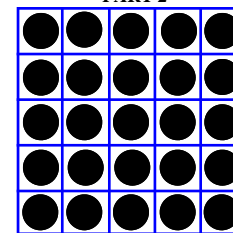

Gold Bar
\$75

In "G" Row
+ \$25 = \$100

Regular Bingo
\$75
6#s or Less
+ \$25 = \$100

EXTRA
GAME
\$2

Five Steps
\$75
In "B" Row
+ \$25 = \$100

Shovel
\$75
In "O" Row
+ \$25 = \$100

Treasure Hunt
\$125
12#s or Less
+ \$50 = \$175