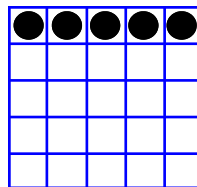

REGULAR BINGO
 \$100/\$200/\$400

MP Bingo Game

REGULAR BINGO
 \$100/\$200/\$400

9 Pack Wild
 \$1000 +\$50
 20#'s or less
 Consolation \$500

MP Bingo Game

REGULAR BINGO
 \$100/\$200/\$400

MP Bingo Game

REGULAR BINGO
 \$100/\$200/\$400