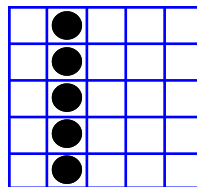

MP Bingo Game

REGULAR BINGO
 \$100/\$200/\$400

OPEN DIAMOND
 \$1,000+\$50
 20#'s or less; or \$500

MP Bingo Game

REGULAR BINGO
 \$100/\$200/\$400

MP Bingo Game

REGULAR BINGO
 \$100/\$200/\$400

MP Bingo Game