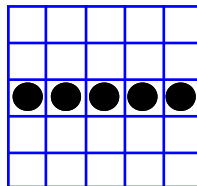

REGULAR BINGO
 \$100/\$200/\$400

MP Bingo Game

REGULAR BINGO
 \$100/\$200/\$400

**YELL
 BINGO
 LOUD!**

PICTURE FRAME
 \$1,000+\$50
 44#'s or less; or \$500

Extra Game

Pot of Gold
 Only \$4 to Play!

REGULAR BINGO
 \$100/\$200/\$400