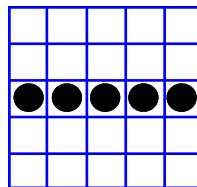

MP Bingo Game

REGULAR BINGO
$100/$200/$400