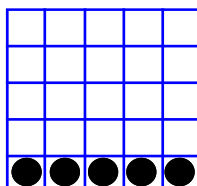

REGULAR BINGO
 \$100/\$200/\$400

MP Bingo Game

REGULAR BINGO
 \$100/\$200/\$400

**YELL
 BINGO
 LOUD!**

PICTURE FRAME
 \$1,000+\$50
 44#'s or less; or \$500

Extra Game

Pot of Gold
 Only \$4 to Play!

REGULAR BINGO
 \$100/\$200/\$400