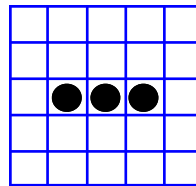

REGULAR BINGO
 \$100/\$200/\$400

MP Bingo Game

REGULAR BINGO
 \$100/\$200/\$400

**YELL
 BINGO
 LOUD!**

PICTURE FRAME
 \$1,000+\$50
 44#'s or less; or \$500

Extra Game

Pot of Gold
 Only \$4 to Play!

REGULAR BINGO
 \$100/\$200/\$400