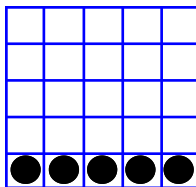

REGULAR BINGO
 \$100/\$200/\$400

MP Bingo Game

REGULAR BINGO
 \$100/\$200/\$400

9 Pack Wild
 \$1000 +\$50
 20#'s or less
 Consolation \$500

MP Bingo Game

REGULAR BINGO
 \$100/\$200/\$400

MP Bingo Game

REGULAR BINGO
 \$100/\$200/\$400