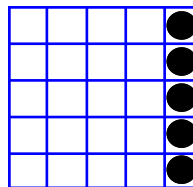

MP Bingo Game

REGULAR BINGO
$100/$200/$400