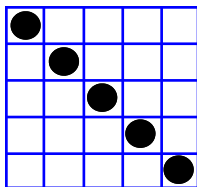

New Mega Money Jackpot \$2

Extra Game Played After Break

Game Not Included In Packet

\$20,000 46#'s or less; \$10,000 47-48#'s;
 \$4,000 49-52#'s; or \$1,000

MP Bingo Game

REGULAR BINGO
 \$100/\$200/\$400

MP Bingo Game