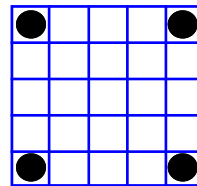

REGULAR BINGO
$100/$200/$400