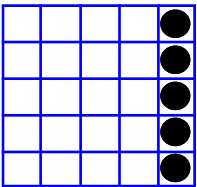

MP Bingo Game

REGULAR BINGO
$100/$200/$400

**YELL
BINGO
LOUD!**