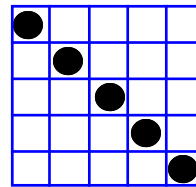

MP Bingo Game

REGULAR BINGO
 \$100/\$200/\$400

OPEN DIAMOND
 \$1,000+\$50
 20#'s or less; or \$500

MP Bingo Game

REGULAR BINGO
 \$100/\$200/\$400

MP Bingo Game

REGULAR BINGO
 \$100/\$200/\$400

MP Bingo Game