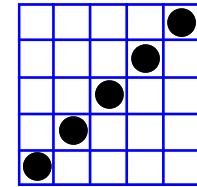

MP Bingo Game

REGULAR BINGO
 \$100/\$200/\$400

OPEN DIAMOND
 \$1,000+\$50
 20#'s or less; or \$500

MP Bingo Game

REGULAR BINGO
 \$100/\$200/\$400

MP Bingo Game

REGULAR BINGO
 \$100/\$200/\$400

MP Bingo Game