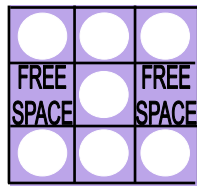

REGULAR BINGO
 \$100/\$200/\$400

MP Bingo Game

REGULAR BINGO
 \$100/\$200/\$400

**YELL
 BINGO
 LOUD!**

PICTURE FRAME
 \$1,000+\$50
 44#'s or less; or \$500

Extra Game

Pot of Gold
 Only \$4 to Play!

REGULAR BINGO
 \$100/\$200/\$400

REGULAR BINGO
 \$100/\$200/\$400

REGULAR BINGO
 \$100/\$200/\$400

LETTER "X"
 \$1,000+\$50
 18#'s or less; or \$500

BONANZA GAME
 \$10,000+\$50
 48#'s or less; or 50% of sales

DO-IT-YOURSELF
 \$5,000
 20#'s or less; or \$500