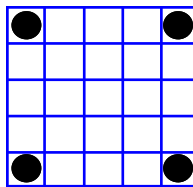

New Mega Money Jackpot \$2

Extra Game Played After Break

Game Not Included In Packet

\$20,000 46#'s or less; \$10,000 47-48#'s;
 \$4,000 49-52#'s; or \$1,000

MP Bingo Game

REGULAR BINGO
 \$100/\$200/\$400

MP Bingo Game