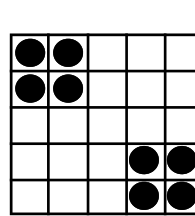

MP Bingo® Game

DOUBLE POSTAGE

$500