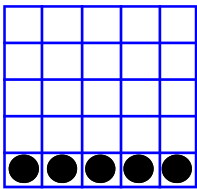

REGULAR BINGO

$250