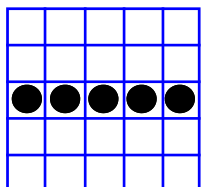

REGULAR BINGO

$250