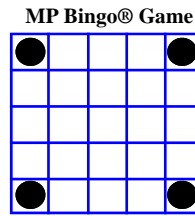

MP Bingo® Game

MP Bingo® Game

REGULAR BINGO

$250