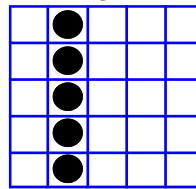

MP Bingo® Game

REGULAR BINGO

$250