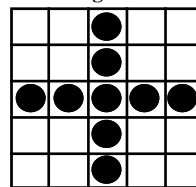

**\$250**

REGULAR BINGO

**\$250**

REGULAR BINGO

**\$250**

MP Bingo® Game

PLUS SIGN

**\$500**