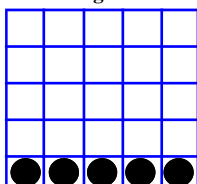

**\$250**

9 Pack Wild

20#s or less progressive  
consolation \$500

Extra Game

Pot of Gold

Only \$4 to Play

MP Bingo® Game

REGULAR BINGO