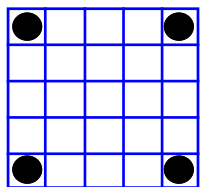

REGULAR BINGO

$250