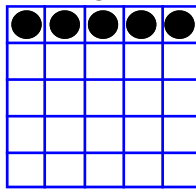

**\$250**

MP Bingo® Game

REGULAR BINGO

**\$250**

LETTER X

18#s or less posted  
Progressive or cons \$500

MP Bingo® Game

REGULAR BINGO