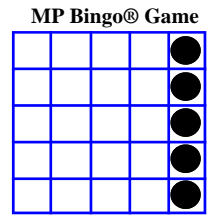

### THE EAGLE'S NEST GAME

Bingo on the sessions Eagle's Nest number during a "Regular Bingo Pattern" game and win the posted progressive prize.

Prize = 50% of the games sales.

\*A Double Bingo Pattern is not considered a "Regular Bingo Pattern."  
Sales close at following the reading of the House Rules.

## YELL BINGO LOUD!

DOUBLE POSTAGE

**\$500**

MP Bingo® Game

REGULAR BINGO

**\$250**

MP Bingo® Game

REGULAR BINGO

**\$250**

MP Bingo® Game

REGULAR BINGO

**\$250**

LETTER X

18#s or less posted  
Progressive or cons \$500

MP Bingo® Game

REGULAR BINGO