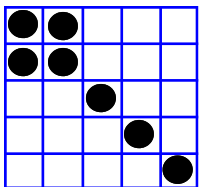

MP Bingo® Game

Small Crazy Kite
$200/$300/$500