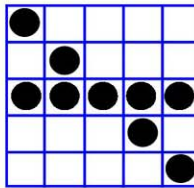

Game: 21

**REGULAR BINGO**  
\$200/\$300/\$500

Game: 22

**HARDWAY BINGO**  
\$200/\$300/\$500

Game: 23

**DOUBLE BINGO**  
\$200/\$300/\$500

Game: 24 Special

**2 of Diamonds**  
\$400/\$600  
\$800