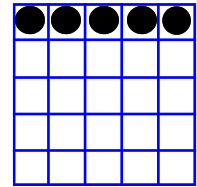

HARDWAY BINGO
$200/$300/$500