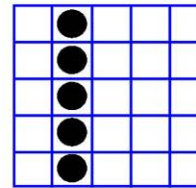

Game: 25

REGULAR BINGO
$200/$300/$500