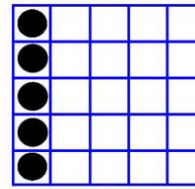

Game: 18

HARDWAY BINGO
$200/$300/$500