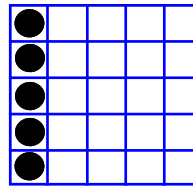

HARDWAY BINGO
$200/$300/$500