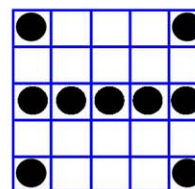

Game: 32

DOUBLE BINGO
$200/$300/$500