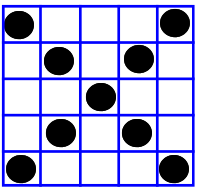

MP Bingo® Game

DOUBLE BINGO
$200/$300/$500