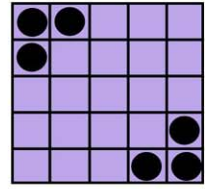

Game: 17

**REGULAR BINGO**  
\$200/\$300/\$500

Game: 18

**HARDWAY BINGO**  
\$200/\$300/\$500

Game: 19

**DOUBLE BINGO**  
\$200/\$300/\$500

Game: 20 Special

**Dancing Stars**  
\$400/\$600  
\$800

Game: 21

**REGULAR BINGO**  
\$200/\$300/\$500

Game: 22

**HARDWAY BINGO**  
\$200/\$300/\$500

Game: 23

**DOUBLE BINGO**  
\$200/\$300/\$500

Game: 24 Special

**2 of Diamonds**  
\$400/\$600  
\$800