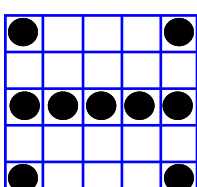

MP Bingo® Game

DOUBLE BINGO
$200/$300/$500