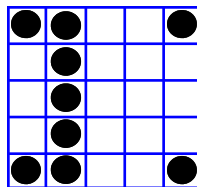

MP Bingo® Game

4 Corners & Any Line
$200/$300/$500