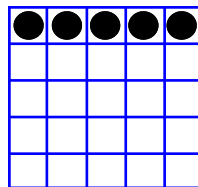

HARDWAY BINGO
$200/$300/$500