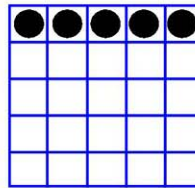

Game: 22

HARDWAY BINGO
$200/$300/$500