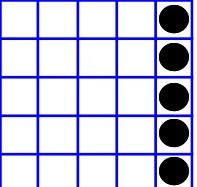

MP Bingo® Game

HARDWAY BINGO
$200/$300/$500