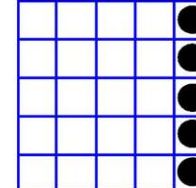

Game: 29

**Heart**  
\$400/\$600  
\$800

Extra Game

**Pot of Gold**  
Only \$4 to Play

Game: 30

**REGULAR BINGO**  
\$200/\$300/\$500

Game: 31

**HARDWAY BINGO**  
\$200/\$300/\$500