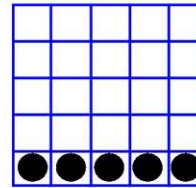

Game: 29

**Heart**  
\$400/\$600  
\$800

Extra Game

**Pot of Gold**  
Only \$4 to Play

Game: 30

**REGULAR BINGO**  
\$200/\$300/\$500

Game: 31

**HARDWAY BINGO**  
\$200/\$300/\$500