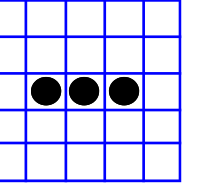

Extra Game

Pot of Gold
Only $4 to Play