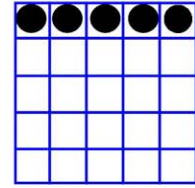

Game: 26

HARDWAY BINGO
$200/$300/$500