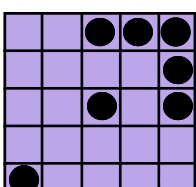

Broken Arrow
$400/$600
$800