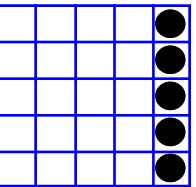

MP Bingo® Game

STRAIGHT LINE
$200/$300/$500