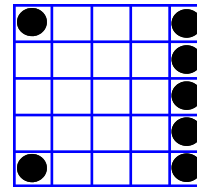

MP Bingo® Game

DOUBLE BINGO
$200/$300/$500