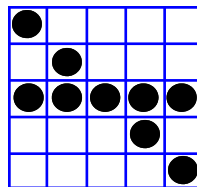

MP Bingo® Game

DOUBLE BINGO
$200/$300/$500