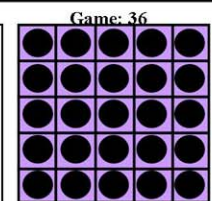

COVER-ALL
53#s on up
Level 1 $500
Level 2 $750
Level 3 $1199

PRIZE PAYOUTS ARE DETERMINED BY THE AMOUNT OF WINNERS PER GAME, NOT THE AMOUNT OF WINNERS PER LEVEL OR PACKET. GAME & GAME SCHEDULES ARE SUBJECT TO CHANGE WITHOUT NOTICE.

1-888-7-EAGLE-7

www.soaringeaglecasino.com