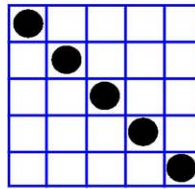

Thursday Schedule

10:00 am Mini Session	$10
11:30 am 10 Grand Slam	$2
12:00 pm Letter "E"	$2
12:30 pm Early Birds	$2.50
1:00 pm Value Day Session	$22/$24/$27
5:15 pm Warm Up	$5
6:00 pm 10 Grand Slam	$2
6:30 pm Letter "E"	$2
7:00 pm Early Birds	$2.50
7:30 pm Value Day Session	$22/$24/$27
10:30 pm Late Owls	$6

Game: 17

REGULAR BINGO
$200/$300/$500