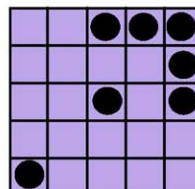

Game: 33

Broken Arrow
$400/$600
$800