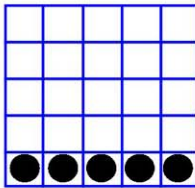

Game: 21

REGULAR BINGO
$200/$300/$500