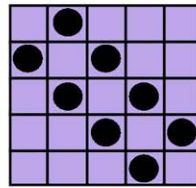

Game: 21

**REGULAR BINGO**  
\$200/\$300/\$500

Game: 22

**HARDWAY BINGO**  
\$200/\$300/\$500

Game: 23

**DOUBLE BINGO**  
\$200/\$300/\$500

Game: 24 Special

**2 of Diamonds**  
\$400/\$600  
\$800