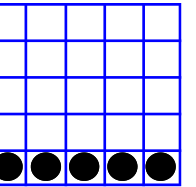

MP Bingo® Game

Vertical or Horizontal
$200/$300/$500