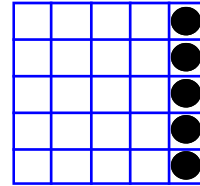

Sales close at following the reading of the House Rules.

MP Bingo Game

STRAIGHT LINE

\$113 / \$221

MP Bingo Game

STRAIGHT LINE

\$113 / \$221

B or O