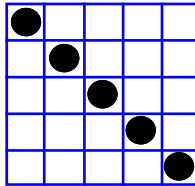

MP Bingo Game

STRAIGHT LINE

$113 / $221