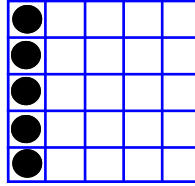

MP Bingo Game

STRAIGHT LINE

$113 / $221