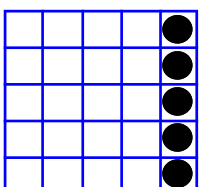

TOP or BOTTOM

\$113 / \$221

**OPEN DIAMOND**  
**\$1,000<sup>+</sup>\$50**  
 21#s \$500; 22-28#s \$300;  
 29#s on up \$500

MP Bingo® Game

DIAGONAL BINGO

\$113 / \$221

MP Bingo® Game

STRAIGHT LINE

\$113 / \$221

VERTICAL BINGO

\$113 / \$221

STRAIGHT LINE

\$113 / \$221