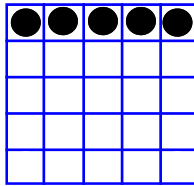

Sales close at following the reading of the House Rules.

MP Bingo Game

STRAIGHT LINE

\$113 / \$221

MP Bingo Game

STRAIGHT LINE

\$113 / \$221

B or O