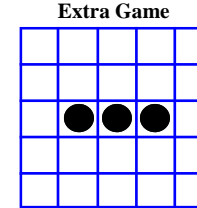

TOP or BOTTOM

\$113 / \$221

**OPEN DIAMOND**  
**\$1,000<sup>+</sup>\$50**  
 21#s \$500; 22-28#s \$300;  
 29#s on up \$500

MP Bingo® Game

DIAGONAL BINGO

\$113 / \$221

MP Bingo® Game

STRAIGHT LINE

\$113 / \$221

VERTICAL BINGO

\$113 / \$221

STRAIGHT LINE

\$113 / \$221

## Yell Bingo LOUD!

**PICTURE FRAME**  
**\$1,000<sup>+</sup>\$50**  
 45# \$500; 46-52#s \$300;  
 53#s on up \$500

POT OF GOLD

Only \$4 to Play

HORIZONTAL

\$113 / \$221

MP Bingo® Game

STRAIGHT LINE