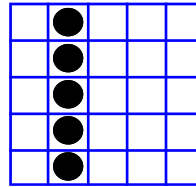

TOP or BOTTOM

\$113 / \$221

**OPEN DIAMOND**  
**\$1,000<sup>+</sup>\$50**  
 21#s \$500; 22-28#s \$300;  
 29#s on up \$500

MP Bingo® Game

DIAGONAL BINGO

\$113 / \$221

MP Bingo® Game

STRAIGHT LINE