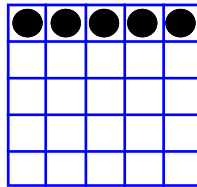

\$113 / \$221

**9-PACK WILD**  
**\$1,000<sup>+</sup>\$50** in 20#s  
 21# \$500 22-28#s \$300  
 29#s on up \$500

MP Bingo® Game

STRAIGHT LINE

\$113 / \$221

MP Bingo® Game

STRAIGHT LINE

\$113 / \$221

TOP or BOTTOM

\$113 / \$221

**OPEN DIAMOND**  
**\$1,000<sup>+</sup>\$50**  
 21#s \$500; 22-28#s \$300;  
 29#s on up \$500

MP Bingo® Game

DIAGONAL BINGO

\$113 / \$221

MP Bingo® Game

STRAIGHT LINE