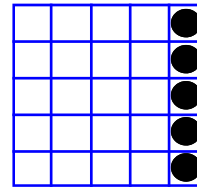

Sales close at following the reading of the House Rules.

MP Bingo® Game

STRAIGHT LINE

\$113 / \$221

MP Bingo® Game

STRAIGHT LINE

\$113 / \$221

B or O