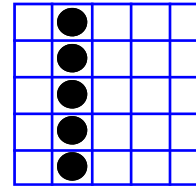

TOP or BOTTOM

\$113 / \$221

OPEN DIAMOND
\$1,000⁺\$50

21#s \$500; 22-28#s \$300;
 29#s on up \$500

MP Bingo Game

DIAGONAL BINGO

\$113 / \$221

MP Bingo Game