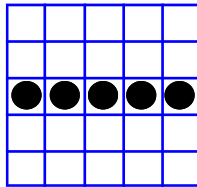

\$113 / \$221

**9-PACK WILD**  
**\$1,000<sup>+</sup>\$50** in 20#s  
 21# \$500 22-28#s \$300  
 29#s on up \$500

MP Bingo® Game

STRAIGHT LINE

\$113 / \$221

MP Bingo® Game

STRAIGHT LINE

\$113 / \$221

TOP or BOTTOM

\$113 / \$221

**OPEN DIAMOND**  
**\$1,000<sup>+</sup>\$50**  
 21#s \$500; 22-28#s \$300;  
 29#s on up \$500

MP Bingo® Game

DIAGONAL BINGO

\$113 / \$221

MP Bingo® Game

STRAIGHT LINE