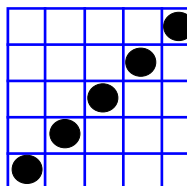

\$113 / \$221

VERTICAL BINGO

\$113 / \$221

STRAIGHT LINE

\$113 / \$221

## Yell Bingo LOUD!

**PICTURE FRAME**  
**\$1,000<sup>+</sup>\$50**  
 45# \$500; 46-52#s \$300;  
 53#s on up \$500

POT OF GOLD

Only \$4 to Play

HORIZONTAL

\$113 / \$221

MP Bingo® Game

STRAIGHT LINE