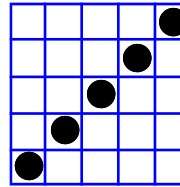

\$113 / \$221

**9-PACK WILD**  
**\$1,000<sup>+</sup>\$50** in 20#s  
 21# \$500 22-28#s \$300  
 29#s on up \$500

MP Bingo® Game

STRAIGHT LINE

\$113 / \$221

MP Bingo® Game

STRAIGHT LINE

\$113 / \$221

TOP or BOTTOM

\$113 / \$221

**OPEN DIAMOND**  
**\$1,000<sup>+</sup>\$50**  
 21#s \$500; 22-28#s \$300;  
 29#s on up \$500

MP Bingo® Game

DIAGONAL BINGO

\$113 / \$221

MP Bingo® Game

STRAIGHT LINE