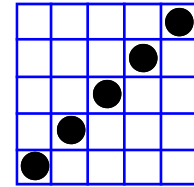

TOP or BOTTOM

\$113 / \$221

OPEN DIAMOND
\$1,000⁺\$50

21#s \$500; 22-28#s \$300;
 29#s on up \$500

MP Bingo Game

DIAGONAL BINGO

\$113 / \$221

MP Bingo Game