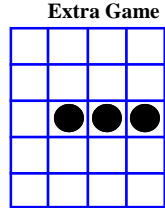

STRAIGHT LINE

\$113 / \$221

VERTICAL BINGO

\$113 / \$221

STRAIGHT LINE

\$113 / \$221

Yell Bingo LOUD!

PICTURE FRAME
\$1,000⁺\$50

45# \$500; 46-52#s \$300;
 53#s on up \$500

POT OF GOLD

Only \$4 to Play

HORIZONTAL

\$113 / \$221

MP Bingo Game

STRAIGHT LINE

\$113 / \$221