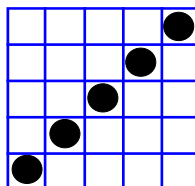

45# \$500; 46-52#s \$300;
 53#s on up \$500

POT OF GOLD

Only \$4 to Play

HORIZONTAL

\$113 / \$221

MP Bingo Game

STRAIGHT LINE

\$113 / \$221