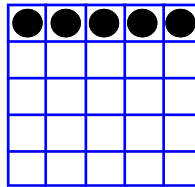

\$113 / \$221

9-PACK WILD
\$1,000⁺\$50 in 20#s
 21# \$500 22-28#s \$300
 29#s on up \$500

MP Bingo Game

STRAIGHT LINE

\$113 / \$221

MP Bingo Game

STRAIGHT LINE

\$113 / \$221

TOP or BOTTOM

\$113 / \$221

OPEN DIAMOND
\$1,000⁺\$50

21#s \$500; 22-28#s \$300;
 29#s on up \$500

MP Bingo Game

DIAGONAL BINGO

\$113 / \$221

MP Bingo Game