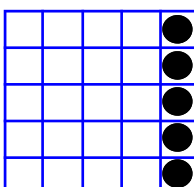

VERTICAL BINGO

$113 / $221