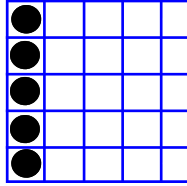

MP Bingo® Game

STRAIGHT LINE

$113 / $221