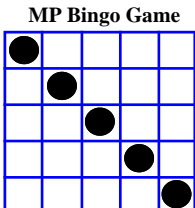

TOP or BOTTOM

\$113 / \$221

OPEN DIAMOND
\$1,000⁺\$50

21#s \$500; 22-28#s \$300;
 29#s on up \$500

MP Bingo Game

DIAGONAL BINGO

\$113 / \$221

MP Bingo Game

STRAIGHT LINE

\$113 / \$221

VERTICAL BINGO

\$113 / \$221

STRAIGHT LINE

\$113 / \$221

Yell Bingo LOUD!

PICTURE FRAME
\$1,000⁺\$50