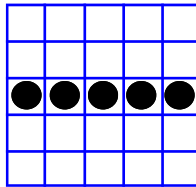

\$113 / \$221

9-PACK WILD
\$1,000⁺\$50 in 20#s
 21# \$500 22-28#s \$300
 29#s on up \$500

MP Bingo Game

STRAIGHT LINE

\$113 / \$221

MP Bingo Game

STRAIGHT LINE

\$113 / \$221

TOP or BOTTOM

\$113 / \$221

OPEN DIAMOND
\$1,000⁺\$50

21#s \$500; 22-28#s \$300;
 29#s on up \$500

MP Bingo Game

DIAGONAL BINGO

\$113 / \$221

MP Bingo Game