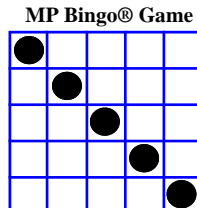

TOP or BOTTOM

\$113 / \$221

**OPEN DIAMOND**  
**\$1,000<sup>+</sup>\$50**  
 21#s \$500; 22-28#s \$300;  
 29#s on up \$500

MP Bingo® Game

DIAGONAL BINGO

\$113 / \$221

MP Bingo® Game

STRAIGHT LINE

\$113 / \$221

VERTICAL BINGO

\$113 / \$221

STRAIGHT LINE

\$113 / \$221