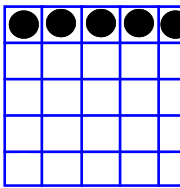

Sales close at following the reading of the House Rules.

MP Bingo® Game

STRAIGHT LINE

\$113 / \$221

MP Bingo® Game

STRAIGHT LINE

\$113 / \$221

B or O