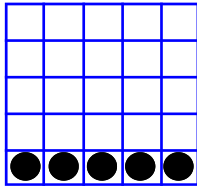

STRAIGHT LINE

$113 / $221