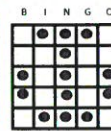

- Anchor
- Gray
- $1,199

#7