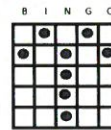

- Palm Tree
- Olive
- $1,199

#8