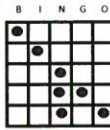

- Teeter-Totter (pattern moves)
- Blue Striped

• \$1,199

#16

- Letter X
- Orange Striped
- \$1,199

#17

- Double Bingo
- Green Striped
- \$1,199

#18

- Smiley Face
- Yellow Striped
- \$1,199