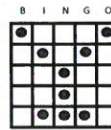

SUPER Saturday 3:00pm

Warm Ups 12:00pm

Early Birds 1:30pm

- Double Hardway
- Blue
- \$1,199

#1

- Torch
- Orange
- \$1,199

#2

- Crazy Bow (pattern moves)
- Green
- \$1,199

#3

- Lucky 7/ Letter Z
- Black
- Both pay \$1,199

#4

- Empty Glass
- Yellow
- \$1,199

#5

- Wave
- Pink
- \$1,199

#6

- Anchor
- Gray
- \$1,199