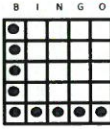

- Double Hardway
- Black
- $1,199

#12