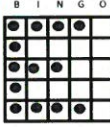

#11

- Double Hardway
- Black
- \$1,199

#12

- Letter E
- Aqua
- \$500, \$700, \$800
- \$900, \$1,000, \$2,000

#13

- **BONANZA**
- 48#s or less win PROGRESSIVE
- 49-52#s pays \$1,199
- 53#s+ = consolation

#14

- Teeter-Totter (pattern moves)
- Blue Striped

• \$1,199

#16

- Letter X
- Orange Striped
- \$1,199

#17

- Double Bingo
- Green Striped
- \$1,199

#18

- Smiley Face
- Yellow Striped
- \$1,199