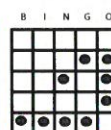

SUPER Saturday 3:00pm

Warm Ups 12:00pm

Early Birds 1:30pm

- Double Hardway
- Blue
- \$1,199

#1

- Torch
- Orange
- \$1,199

#2

- Crazy Bow (pattern moves)
- Green
- \$1,199

#3

- Lucky 7/ Letter Z
- Black
- Both pay \$1,199

#4

- Empty Glass
- Yellow
- \$1,199

#5

- Wave
- Pink
- \$1,199

#6

- Anchor
- Gray
- \$1,199