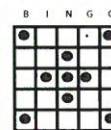

#7

- Palm Tree
- Olive
- \$1,199

#8

- Double Hardway
- Brown
- \$1,199

#9

- SOARING STAR & *SUPER SPIN!
- Red /Red Extra's
- \$1,199 +

#10

- Coverall w/ 2 wild #s
- Purple
- \$2,000

#11

- Double Hardway
- Black
- \$1,199

#12

- Letter E
- Aqua
- \$500, \$700, \$800
- \$900, \$1,000, \$2,000

#13

- **BONANZA**
- 48#s or less win PROGRESSIVE
- 49-52#s pays \$1,199
- 53#s+ = consolation

#14