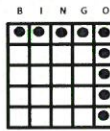

- Teeter-Totter (pattern moves)
- Blue Striped

• \$1,199

#16

- Letter X
- Orange Striped
- \$1,199

#17

- Double Bingo
- Green Striped
- \$1,199

#18

- Smiley Face
- Yellow Striped
- \$1,199