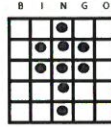

GAME #21 - BINGO MILLIONS

- All cash prizes are divided by the total amount of winners per game.
- Winner must have, and present, valid identification for any prize in excess of \$1,199.
- Winner must possess a valid, SIGNED receipt.
- No splitting or sharing of packets. i.e., any person playing a paper packet or computer MUST have their own receipt. No taking turns daubing paper with anyone.
- A regular bingo is any straight line or four corners.
- Cell phones and pagers must be turned on vibrate while any bingo session is in play.
- Soaring Eagle Bingo reserves the right to change any rules for any reason without notice.
- **IT IS THE PLAYER'S RESPONSIBILITY TO STOP THE CALLER WHEN YOU HAVE A BINGO. Please do not count on your Floor Worker to holler bingo for you. PLEASE HOLLER LOUD!**

SUPER Saturday 3:00pm

Warm Ups 12:00pm

Early Birds 1:30pm

- Double Hardway
- Blue
- \$1,199

#1

- Torch
- Orange
- \$1,199

#2

- Crazy Bow (pattern moves)
- Green
- \$1,199

#3

- Lucky 7/ Letter Z
- Black
- Both pay \$1,199

#4

- Empty Glass
- Yellow
- \$1,199

#5

- Wave
- Pink
- \$1,199

#6

- Anchor
- Gray
- \$1,199