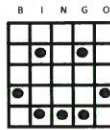

- Teeter-Totter (pattern moves)
- Blue Striped

• \$1,199

#16

- Letter X
- Orange Striped
- \$1,199

#17

- Double Bingo
- Green Striped
- \$1,199

#18

- Smiley Face
- Yellow Striped
- \$1,199

#19

- Gold Coin
- Pink Striped
- \$1,199

#20

- Coverall + BINGO MILLIONS

- Gray Striped

• \$5,000

• \$1,199 2nd chance!

#21