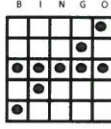

- Double Bingo
- Blue
- \$300, \$500 or \$1,000

#1

- Double Bingo
- Orange
- \$300, \$500 or \$1,000

#2

- Double Bingo
- Green
- \$300, \$500 or \$1,000

#3

- SS Challenge the Caller
- Yellow
- Winner chooses a ball from every row. If their ball comes out they win \$2,500!
- Consolation prize = \$500