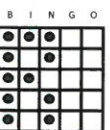

#15

- Letter "S"
- Blue Striped
- \$1,000
- \$500 2nd chance!

#16

- Letter "U"
- Orange Striped
- \$1,000
- \$500 2nd chance!

#17

- Letter "P"
- Green Striped
- \$1,000
- \$500 2nd chance!

#18

- Letter "E"
- Yellow Striped
- \$1,000
- \$500 2nd chance!

#19

- Letter "R"
- Pink Striped
- \$1,000
- \$500 2nd chance!

#20

- Coverall + BINGO MILLIONS
- Gray Striped
- \$5,000
- \$1,199 2nd chance!

#21