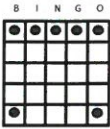

- Double Bingo
- Aqua
- $777

#13