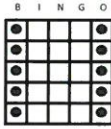

- Double Hardway w/ 2 wild #s
- Pink
- $500

#5