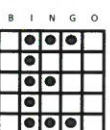

#15

- Letter "S"
- Blue Striped
- \$1,000
- \$500 2nd chance!

#16

- Letter "U"
- Orange Striped
- \$1,000
- \$500 2nd chance!

#17

- Letter "P"
- Green Striped
- \$1,000
- \$500 2nd chance!

#18

- Letter "E"
- Yellow Striped
- \$1,000
- \$500 2nd chance!

#19

- Letter "R"
- Pink Striped
- \$1,000
- \$500 2nd chance!

#20

- Coverall + BINGO MILLIONS
- Gray Striped
- \$5,000
- \$1,199 2nd chance!

#21