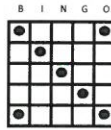

PRIZE WHEEL: 5 guests are drawn to spin the prize wheel for a chance to win cash, bingo play and resort prizes!

Games #1, #2, #3: Pick an envelope to reveal your prize; \$300, \$500 or \$1,000!

Game #4 -SS Challenge the Caller:
Winner chooses one ball from EACH row. If their ball comes out they win \$2,500. All other balls pay \$500.

GAME #21 - BINGO MILLIONS

- All cash prizes are divided by the total amount of winners per game.
- Winner must have, and present, valid identification for any prize in excess of \$1,199.
- Winner must possess a valid, SIGNED receipt.
- No splitting or sharing of packets. i.e., any person playing a paper packet or computer MUST have their own receipt. No taking turns daubing paper with anyone.
- A regular bingo is any straight line or four corners.
- Cell phones and pagers must be turned on vibrate while any bingo session is in play.
- Soaring Eagle Bingo reserves the right to change any rules for any reason without notice.
- **IT IS THE PLAYER'S RESPONSIBILITY TO STOP THE CALLER WHEN YOU HAVE A BINGO.** Please do not count on your Floor Worker to holler bingo for you. PLEASE HOLLER LOUD!

- Double Bingo
- Blue
- \$300, \$500 or \$1,000

#1

- Double Bingo
- Orange
- \$300, \$500 or \$1,000

#2

- Double Bingo
- Green
- \$300, \$500 or \$1,000

#3

- SS Challenge the Caller
- Yellow
- Winner chooses a ball from every row. If their ball comes out they win \$2,500!
- Consolation prize = \$500