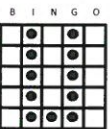

#15

- Letter "S"
- Blue Striped
- \$1,000
- \$500 2nd chance!

#16

- Letter "U"
- Orange Striped
- \$1,000
- \$500 2nd chance!

#17

- Letter "P"
- Green Striped
- \$1,000
- \$500 2nd chance!

#18

- Letter "E"
- Yellow Striped
- \$1,000
- \$500 2nd chance!

#19

- Letter "R"
- Pink Striped
- \$1,000
- \$500 2nd chance!

#20

- Coverall + BINGO MILLIONS
- Gray Striped
- \$5,000
- \$1,199 2nd chance!

#21