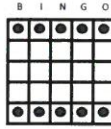

PRIZE WHEEL: 5 guests are drawn to spin the prize wheel for a chance to win cash, bingo play and resort prizes!

Games #1, #2, #3: Pick an envelope to reveal your prize; \$300, \$500 or \$1,000!

Game #4 -SS Challenge the Caller:
Winner chooses one ball from EACH row. If their ball comes out they win \$2,500. All other balls pay \$500.

GAME #21 - BINGO MILLIONS

- All cash prizes are divided by the total amount of winners per game.
- Winner must have, and present, valid identification for any prize in excess of \$1,199.
- Winner must possess a valid, SIGNED receipt.
- No splitting or sharing of packets. i.e., any person playing a paper packet or computer MUST have their own receipt. No taking turns daubing paper with anyone.
- A regular bingo is any straight line or four corners.
- Cell phones and pagers must be turned on vibrate while any bingo session is in play.
- Soaring Eagle Bingo reserves the right to change any rules for any reason without notice.
- **IT IS THE PLAYER'S RESPONSIBILITY TO STOP THE CALLER WHEN YOU HAVE A BINGO.** Please do not count on your Floor Worker to holler bingo for you. PLEASE HOLLER LOUD!

- Double Bingo
- Blue
- \$300, \$500 or \$1,000

#1

- Double Bingo
- Orange
- \$300, \$500 or \$1,000

#2

- Double Bingo
- Green
- \$300, \$500 or \$1,000

#3

- SS Challenge the Caller
- Yellow
- Winner chooses a ball from every row. If their ball comes out they win \$2,500!
- Consolation prize = \$500