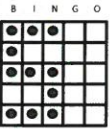

#8

- Big Kite (does not move)
- Brown
- \$777

#9

- SOARING STAR & *SUPER SPIN!
- Red w/Red Extra's
- \$777 +

#10

- Coverall w/ 2 wild #s
- Purple
- \$2,000

#11

- Double Bingo
- Black
- \$777

#12

- Double Bingo
- Aqua
- \$777

#13

- BONANZA
- 48#s or less win PROGRESSIVE
- 49-52#s pays \$1,199
- 53#s+ = consolation

#14

- DOUBLE ACTION
- 33#s or less win \$100,000
- 34#s pays \$10,000
- 35#s pays \$1,000 39#s pays \$600
- 36#s pays \$900 40 & 41#s pays \$500
- 37#s pays \$800 42#s and up pays \$400
- 38#s pays \$700

#15

- Letter "S"
- Blue Striped
- \$1,000
- \$500 2nd chance!

#16

- Letter "U"
- Orange Striped
- \$1,000
- \$500 2nd chance!

#17

- Letter "P"
- Green Striped
- \$1,000
- \$500 2nd chance!

#18

- Letter "E"
- Yellow Striped
- \$1,000
- \$500 2nd chance!