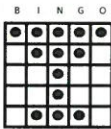

- Double Bingo
- Blue
- \$300, \$500 or \$1,000

#1

- Double Bingo
- Orange
- \$300, \$500 or \$1,000

#2

- Double Bingo
- Green
- \$300, \$500 or \$1,000

#3

- SS Challenge the Caller
- Yellow
- Winner chooses a ball from every row. If their ball comes out they win \$2,500!
- Consolation prize = \$500

#4

- Double Hardway w/ 2 wild #s
- Pink
- \$500

#5

- Margarita w/ 2 wild #s
- Gray
- \$500

#6

- Layer Cake w/ 2 wild #s
- Olive Tint
- \$500

#7

- Outside Picture Frame
- Black
- \$1,199
- \$777 2nd Chance!

#8

- Big Kite (does not move)
- Brown
- \$777

#9

- SOARING STAR & *SUPER SPIN!
- Red w/Red Extra's
- \$777 +

#10

- Coverall w/ 2 wild #s
- Purple
- \$2,000

#11

- Double Bingo
- Black
- \$777