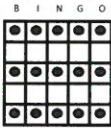

- Double Bingo
- Blue
- \$300, \$500 or \$1,000

#1

- Double Bingo
- Orange
- \$300, \$500 or \$1,000

#2

- Double Bingo
- Green
- \$300, \$500 or \$1,000

#3

- SS Challenge the Caller
- Yellow
- Winner chooses a ball from every row. If their ball comes out they win \$2,500!
- Consolation prize = \$500

#4

- Double Hardway w/ 2 wild #s
- Pink
- \$500

#5

- Margarita w/ 2 wild #s
- Gray
- \$500

#6

- Layer Cake w/ 2 wild #s
- Olive Tint
- \$500

#7

- Outside Picture Frame
- Black
- \$1,199
- \$777 2nd Chance!

#8

- Big Kite (does not move)
- Brown
- \$777

#9

- SOARING STAR & *SUPER SPIN!
- Red w/Red Extra's
- \$777 +

#10

- Coverall w/ 2 wild #s
- Purple
- \$2,000

#11

- Double Bingo
- Black
- \$777