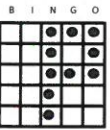

#15

- Letter "S"
- Blue Striped
- \$1,000
- \$500 2nd chance!

#16

- Letter "U"
- Orange Striped
- \$1,000
- \$500 2nd chance!

#17

- Letter "P"
- Green Striped
- \$1,000
- \$500 2nd chance!

#18

- Letter "E"
- Yellow Striped
- \$1,000
- \$500 2nd chance!

#19

- Letter "R"
- Pink Striped
- \$1,000
- \$500 2nd chance!

#20

- Coverall + BINGO MILLIONS
- Gray Striped
- \$5,000
- \$1,199 2nd chance!

#21