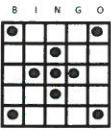

#8

- Big Kite (does not move)
- Brown
- \$777

#9

- SOARING STAR & *SUPER SPIN!
- Red w/Red Extra's
- \$777 +

#10

- Coverall w/ 2 wild #s
- Purple
- \$2,000

#11

- Double Bingo
- Black
- \$777