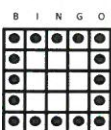

- Double Bingo
- Blue
- \$300, \$500 or \$1,000

#1

- Double Bingo
- Orange
- \$300, \$500 or \$1,000

#2

- Double Bingo
- Green
- \$300, \$500 or \$1,000

#3

- SS Challenge the Caller
- Yellow
- Winner chooses a ball from every row. If their ball comes out they win \$2,500!
- Consolation prize = \$500

#4

- Double Hardway w/ 2 wild #s
- Pink
- \$500

#5

- Margarita w/ 2 wild #s
- Gray
- \$500

#6

- Layer Cake w/ 2 wild #s
- Olive Tint
- \$500

#7

- Outside Picture Frame
- Black
- \$1,199
- \$777 2nd Chance!

#8

- Big Kite (does not move)
- Brown
- \$777

#9

- SOARING STAR & *SUPER SPIN!
- Red w/Red Extra's
- \$777 +

#10

- Coverall w/ 2 wild #s
- Purple
- \$2,000

#11

- Double Bingo
- Black
- \$777