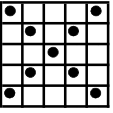

Double Bingo
Blue
\$300 #1

Hardway Bingo
Orange
\$300 #2

Crazy Kite
Green
\$600 #3

Challenge The Caller *Orange*

Winner picks a ball, if that ball comes up you win \$2,500. Same row pays 70%, any other row pays 50%. #4

Double Bingo
Yellow
\$300 #5

Soaring Star &
****Super Spin**
Red w/Red extras
\$600+ #6

Double Bingo
Gray
\$300 #7

Hardway Bingo
Olive
\$300 #8

Crazy "L"
Brown
\$600 #9

Grand Slam *Yellow*

\$10,000 in 50#'s or less
\$1000 in 51-54#'s
\$500 Consolation #10

Inside Picture Frame
Red
\$600 #11

Double Bingo
Purple
\$300 #12

Letter "X"
Black
\$600 #13

Bonanza *Yellow*

48#'s or less win PROGRESSIVE
49-52#'s pays \$1,199
53#'s on pays Consolation #14

Six Pack *anywhere*
Aqua
\$300 #15