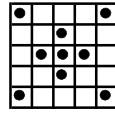

Hot Ball.....	\$1
Challenge the Caller.....	\$2
Super Spin EXTRA.....	\$3
Grand Slam.....	\$2
Bonanza.....	\$2
Even Better Jackpot.....	\$2
Double Action.....	\$5

*Bingo on the Soaring Star *EXTRA* and you could win \$50,000 on the virtual wheel!

Double Bingo
Blue
\$300 #1

Hardway Bingo
Orange
\$300 #2

Crazy Kite
Green
\$600 #3

Challenge The Caller *Orange*

Winner picks a ball, if that ball comes up you win \$2,500. Same row pays 70%, any other row pays 50%. #4

Double Bingo
Yellow
\$300 #5

Soaring Star &
****Super Spin**
Red w/Red extras
\$600+ #6

Double Bingo
Gray
\$300 #7

Hardway Bingo
Olive
\$300 #8

Crazy "L"
Brown
\$600 #9

Grand Slam *Yellow*

\$10,000 in 50#'s or less
\$1000 in 51-54#'s
\$500 Consolation #10