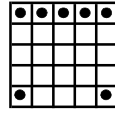

Double Bingo
Blue
\$300 #1

Hardway Bingo
Orange
\$300 #2

Crazy Kite
Green
\$600 #3

Challenge The Caller *Orange*

Winner picks a ball, if that ball comes up you win \$2,500. Same row pays 70%, any other row pays 50%. #4

Double Bingo
Yellow
\$300 #5

Soaring Star &
****Super Spin**
Red w/Red extras
\$600+ #6

Double Bingo
Gray
\$300 #7

Hardway Bingo
Olive
\$300 #8

Crazy "L"
Brown
\$600 #9

Grand Slam *Yellow*

\$10,000 in 50#'s or less
\$1000 in 51-54#'s
\$500 Consolation #10