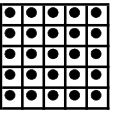

Double Bingo
Yellow
\$300 #5

Soaring Star &
****Super Spin**
Red w/Red extras
\$600+ #6

Double Bingo
Gray
\$300 #7

Hardway Bingo
Olive
\$300 #8

Crazy "L"
Brown
\$600 #9

Grand Slam *Yellow*

\$10,000 in 50#'s or less
\$1000 in 51-54#'s
\$500 Consolation #10

Inside Picture Frame
Red
\$600 #11

Double Bingo
Purple
\$300 #12

Letter "X"
Black
\$600 #13

Bonanza *Yellow*

48#'s or less win PROGRESSIVE
49-52#'s pays \$1,199
53#'s on pays Consolation #14

Six Pack *anywhere*
Aqua
\$300 #15