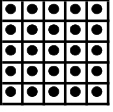

Inside Picture Frame
Red
\$600 #11

Double Bingo
Purple
\$300 #12

Letter "X"
Black
\$600 #13

Bonanza *Yellow*

48#'s or less win PROGRESSIVE
49-52#'s pays \$1,199
53#'s on pays Consolation #14

Six Pack *anywhere*
Aqua
\$300 #15

Double Bingo
Blue
\$300 #16

Lucky 7
Orange
\$600 #17

Double Action

33#'s or less win \$100,000
34 #'s pays \$10,000
35#'s=\$1,000 39#'s=\$600
36#'s=\$900 40&41#'s=\$500
37#'s=\$800 42# on=\$400
38#'s=700 #18