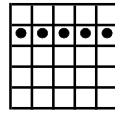

Double Bingo
Blue
\$300 #1

Hardway Bingo
Orange
\$300 #2

Crazy Kite
Green
\$600 #3

Challenge The Caller *Orange*

Winner picks a ball, if that ball comes up you win \$2,500. Same row pays 70%, any other row pays 50%. #4

Double Bingo
Yellow
\$300 #5

Soaring Star &
****Super Spin**
Red w/Red extras
\$600+ #6

Double Bingo
Gray
\$300 #7

Hardway Bingo
Olive
\$300 #8

Crazy "L"
Brown
\$600 #9

Grand Slam *Yellow*

\$10,000 in 50#'s or less
\$1000 in 51-54#'s
\$500 Consolation #10

Inside Picture Frame
Red
\$600 #11

Double Bingo
Purple
\$300 #12

Letter "X"
Black
\$600 #13

Bonanza *Yellow*

48#'s or less win PROGRESSIVE
49-52#'s pays \$1,199
53#'s on pays Consolation #14

Six Pack *anywhere*
Aqua
\$300 #15