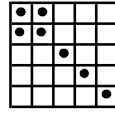

Hot Ball.....	\$1
Challenge the Caller.....	\$2
Super Spin EXTRA.....	\$3
Grand Slam.....	\$2
Bonanza.....	\$2
Even Better Jackpot.....	\$2
Double Action.....	\$5

*Bingo on the Soaring Star *EXTRA* and you could win \$50,000 on the virtual wheel!

Double Bingo
Blue
\$300 #1

Hardway Bingo
Orange
\$300 #2

Crazy Kite
Green
\$600 #3

Challenge The Caller *Orange*

Winner picks a ball, if that ball comes up you win \$2,500. Same row pays 70%, any other row pays 50%. #4