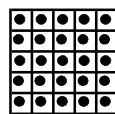

Double Bingo
Blue
\$300 #1

Hardway Bingo
Orange
\$300 #2

Crazy Kite
Green
\$600 #3

Challenge The Caller *Orange*

Winner picks a ball, if that ball comes up you win \$2,500. Same row pays 70%, any other row pays 50%. #4

Double Bingo
Yellow
\$300 #5

Soaring Star &
****Super Spin**
Red w/Red extras
\$600+ #6

Double Bingo
Gray
\$300 #7

Hardway Bingo
Olive
\$300 #8

Crazy "L"
Brown
\$600 #9

Grand Slam *Yellow*

\$10,000 in 50#'s or less
\$1000 in 51-54#'s
\$500 Consolation #10

Inside Picture Frame
Red
\$600 #11

Double Bingo
Purple
\$300 #12

Letter "X"
Black
\$600 #13

Bonanza *Yellow*

48#'s or less win PROGRESSIVE
49-52#'s pays \$1,199
53#'s on pays Consolation #14

Six Pack *anywhere*
Aqua
\$300 #15