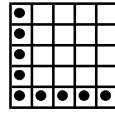

Double Bingo
Blue
\$300 #1

Hardway Bingo
Orange
\$300 #2

Crazy Kite
Green
\$600 #3

Challenge The Caller *Orange*

Winner picks a ball, if that ball comes up you win \$2,500. Same row pays 70%, any other row pays 50%. #4

Double Bingo
Yellow
\$300 #5

Soaring Star &
****Super Spin**
Red w/Red extras
\$600+ #6

Double Bingo
Gray
\$300 #7

Hardway Bingo
Olive
\$300 #8

Crazy "L"
Brown
\$600 #9

Grand Slam *Yellow*

\$10,000 in 50#'s or less
\$1000 in 51-54#'s
\$500 Consolation #10

Inside Picture Frame
Red
\$600 #11

Double Bingo
Purple
\$300 #12

Letter "X"
Black
\$600 #13

Bonanza *Yellow*

48#'s or less win PROGRESSIVE
49-52#'s pays \$1,199
53#'s on pays Consolation #14

Six Pack *anywhere*
Aqua
\$300 #15