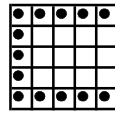

Hot Ball.....	\$1
Challenge the Caller.....	\$2
Super Spin EXTRA.....	\$3
Grand Slam.....	\$2
Bonanza.....	\$2
Even Better Jackpot.....	\$2
Double Action.....	\$5

*Bingo on the Soaring Star *EXTRA* and you could win \$50,000 on the virtual wheel!

Double Bingo
Blue
\$300 #1

Hardway Bingo
Orange
\$300 #2

Crazy Kite
Green
\$600 #3

Challenge The Caller *Orange*

Winner picks a ball, if that ball comes up you win \$2,500. Same row pays 70%, any other row pays 50%. #4

Double Bingo
Yellow
\$300 #5

Soaring Star &
****Super Spin**
Red w/Red extras
\$600+ #6

Double Bingo
Gray
\$300 #7

Hardway Bingo
Olive
\$300 #8

Crazy "L"
Brown
\$600 #9

Grand Slam *Yellow*

\$10,000 in 50#'s or less
\$1000 in 51-54#'s
\$500 Consolation #10