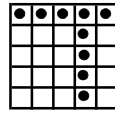

Double Bingo
Blue
\$300 #1

Hardway Bingo
Orange
\$300 #2

Crazy Kite
Green
\$600 #3

Challenge The Caller *Orange*

Winner picks a ball, if that ball comes up you win \$2,500. Same row pays 70%, any other row pays 50%. #4

Double Bingo
Yellow
\$300 #5

Soaring Star &
****Super Spin**
Red w/Red extras
\$600+ #6

Double Bingo
Gray
\$300 #7

Hardway Bingo
Olive
\$300 #8

Crazy "L"
Brown
\$600 #9

Grand Slam *Yellow*

\$10,000 in 50#'s or less
\$1000 in 51-54#'s
\$500 Consolation #10