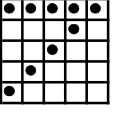

Lucky 7
Orange
$600 #17