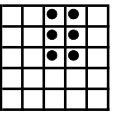

Double Bingo
Yellow
\$300 #5

Soaring Star &
****Super Spin**
Red w/Red extras
\$600+ #6

Double Bingo
Gray
\$300 #7

Hardway Bingo
Olive
\$300 #8

Crazy "L"
Brown
\$600 #9

Grand Slam *Yellow*

\$10,000 in 50#'s or less
\$1000 in 51-54#'s
\$500 Consolation #10

Inside Picture Frame
Red
\$600 #11

Double Bingo
Purple
\$300 #12

Letter "X"
Black
\$600 #13

Bonanza *Yellow*

48#'s or less win PROGRESSIVE
49-52#'s pays \$1,199
53#'s on pays Consolation #14

Six Pack *anywhere*
Aqua
\$300 #15