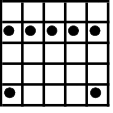

Double Bingo
Blue
\$300 #1

Hardway Bingo
Orange
\$300 #2

Crazy Kite
Green
\$600 #3

Challenge The Caller *Orange*

Winner picks a ball, if that ball comes up you win \$2,500. Same row pays 70%, any other row pays 50%. #4

Double Bingo
Yellow
\$300 #5

Soaring Star &
****Super Spin**
Red w/Red extras
\$600+ #6

Double Bingo
Gray
\$300 #7

Hardway Bingo
Olive
\$300 #8

Crazy "L"
Brown
\$600 #9

Grand Slam *Yellow*

\$10,000 in 50#'s or less
\$1000 in 51-54#'s
\$500 Consolation #10

Inside Picture Frame
Red
\$600 #11

Double Bingo
Purple
\$300 #12

Letter "X"
Black
\$600 #13

Bonanza *Yellow*

48#'s or less win PROGRESSIVE
49-52#'s pays \$1,199
53#'s on pays Consolation #14

Six Pack *anywhere*
Aqua
\$300 #15