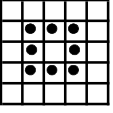

Double Bingo
Blue
\$300 #1

Hardway Bingo
Orange
\$300 #2

Crazy Kite
Green
\$600 #3

Challenge The Caller *Orange*

Winner picks a ball, if that ball comes up you win \$2,500. Same row pays 70%, any other row pays 50%. #4

Double Bingo
Yellow
\$300 #5

Soaring Star &
****Super Spin**
Red w/Red extras
\$600+ #6

Double Bingo
Gray
\$300 #7

Hardway Bingo
Olive
\$300 #8

Crazy "L"
Brown
\$600 #9

Grand Slam *Yellow*

\$10,000 in 50#'s or less
\$1000 in 51-54#'s
\$500 Consolation #10

Inside Picture Frame
Red
\$600 #11

Double Bingo
Purple
\$300 #12

Letter "X"
Black
\$600 #13

Bonanza *Yellow*

48#'s or less win PROGRESSIVE
49-52#'s pays \$1,199
53#'s on pays Consolation #14

Six Pack *anywhere*
Aqua
\$300 #15