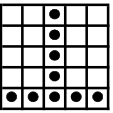

Double Bingo
Blue
$300 #16