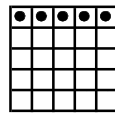

Hardway Bingo
Green
$300 #3