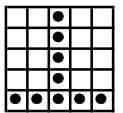

DO IT Yourself
20#'s or less wins
PROGRESSIVE
21#'s or more wins
Consolation #7

Double Bingo
Green Striped
$300 #18