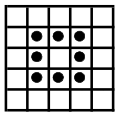

Inside Pic. Frame
Yellow Striped
$700 #19