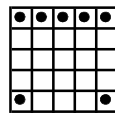

Double Bingo
Gray
$300 #6