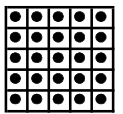

Double Bingo
Blue
 \$300 #1

Crazy Kite
Purple
 \$700 #12

Challenge The Caller

Orange
 Winner picks a ball, if that
 ball comes up you win
 \$2,500. Same row pays \$500,
 any other row pays \$300. #2

Double Bingo
Black
 \$300 #13

Hardway Bingo
Green
 \$300 #3

Letter "E"
Aqua
 \$200,\$300,\$400,\$500,
 \$700 or \$1000 #14

Soaring Star &
****Super Spin**
Yellow w/Red extras
 \$700+ #4

Bonanza
Yellow
 48#'s or less win PROGRESSIVE
 49-52#'s pays \$1,199
 53#'s on pays Consolation #15

Crazy Pyramid
Pink
 \$500
 \$200 2nd chance #5

1st pt Six Pack w/wild \$200
 2nd pt. Nine Pack \$500
Blue Striped #16

Double Bingo
Gray
 \$300 #6

Hardway Bingo
Orange Striped
 \$300 #17

DO IT Yourself
 20#'s or less wins
 PROGRESSIVE
 21#'s or more wins
 Consolation #7