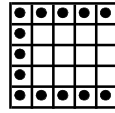

Double Bingo
Blue
 \$300 #1

Crazy Kite
Purple
 \$700 #12

Challenge The Caller

Orange
 Winner picks a ball, if that
 ball comes up you win
 \$2,500. Same row pays \$500,
 any other row pays \$300. #2

Double Bingo
Black
 \$300 #13