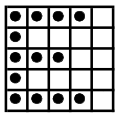

Letter "E"
Aqua
$200,$300,$400,$500,
$700 or $1000 #14