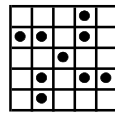

Pinwheel
Olive Tint
$700 #8