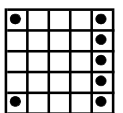

Double Bingo
Green Striped
 \$300 #18

Pinwheel
Olive Tint
 \$700 #8

Inside Pic. Frame
Yellow Striped
 \$700 #19

Hardway
 \$300
Brown #9

Double Bingo
Pink Striped
 \$300 #20

Top & Bottom Line
Red
 \$700 #10