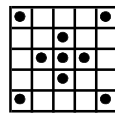

Soaring Star &
**Super Spin
Yellow w/Red extras
$700+ #4