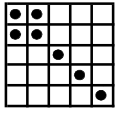

Paper & Electronic Extras

Hot Ball.....\$1
 Super Spin EXTRA.....\$3
 Do it Yourself.....\$1 ea 6/\$5
 Double Action.....\$5
 Bonanza.....\$2
 Even Better Jackpot.....\$2

*Bingo on the
 Soaring Star *EXTRA*
 and you could win
\$50,000 on the
 virtual wheel!

Double Bingo
Blue
 \$300 #1

Crazy Kite
Purple
 \$700 #12

Challenge The Caller

Orange
 Winner picks a ball, if that
 ball comes up you win
 \$2,500. Same row pays \$500,
 any other row pays \$300. #2

Double Bingo
Black
 \$300 #13