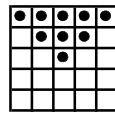

Double Bingo
Blue
 \$300 #1

Crazy Kite
Purple
 \$700 #12

Challenge The Caller

Orange
 Winner picks a ball, if that
 ball comes up you win
 \$2,500. Same row pays \$500,
 any other row pays \$300. #2

Double Bingo
Black
 \$300 #13

Hardway Bingo
Green
 \$300 #3

Letter "E"
Aqua
 \$200,\$300,\$400,\$500,
 \$700 or \$1000 #14

Soaring Star &
****Super Spin**
Yellow w/Red extras
 \$700+ #4

Bonanza
Yellow
 48#'s or less win PROGRESSIVE
 49-52#'s pays \$1,199
 53#'s on pays Consolation #15

Crazy Pyramid
Pink
 \$500
 \$200 2nd chance #5

1st pt Six Pack w/wild \$200
 2nd pt. Nine Pack \$500
Blue Striped #16

Double Bingo
Gray
 \$300 #6

Hardway Bingo
Orange Striped
 \$300 #17

DO IT Yourself
 20#'s or less wins
 PROGRESSIVE
 21#'s or more wins
 Consolation #7