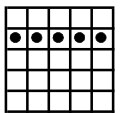

Double Bingo
Blue
 \$300 #1

Crazy Kite
Purple
 \$700 #12

Challenge The Caller

Orange
 Winner picks a ball, if that
 ball comes up you win
 \$2,500. Same row pays \$500,
 any other row pays \$300. #2

Double Bingo
Black
 \$300 #13

Hardway Bingo
Green
 \$300 #3

Letter "E"
Aqua
 \$200,\$300,\$400,\$500,
 \$700 or \$1000 #14

Soaring Star &
****Super Spin**
Yellow w/Red extras
 \$700+ #4

Bonanza
Yellow
 48#'s or less win PROGRESSIVE
 49-52#'s pays \$1,199
 53#'s on pays Consolation #15

Crazy Pyramid
Pink
 \$500
 \$200 2nd chance #5

1st pt Six Pack w/wild \$200
 2nd pt. Nine Pack \$500
Blue Striped #16

Double Bingo
Gray
 \$300 #6

Hardway Bingo
Orange Striped
 \$300 #17

DO IT Yourself
 20#'s or less wins
 PROGRESSIVE
 21#'s or more wins
 Consolation #7

Double Bingo
Green Striped
 \$300 #18

Pinwheel
Olive Tint
 \$700 #8

Inside Pic. Frame
Yellow Striped
 \$700 #19

Hardway
 \$300
Brown #9

Double Bingo
Pink Striped
 \$300 #20

Top & Bottom Line
Red
 \$700 #10