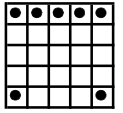

Paper & Electronic Extras

Hot Ball.....\$1
 Super Spin EXTRA.....\$3
 Do it Yourself.....\$1 ea 6/\$5
 Double Action.....\$5
 Bonanza.....\$2
 Even Better Jackpot.....\$2

*Bingo on the
 Soaring Star *EXTRA*
 and you could win
\$50,000 on the
 virtual wheel!

Double Bingo
Blue
 \$300 #1

Crazy Kite
Purple
 \$700 #12

Challenge The Caller

Orange
 Winner picks a ball, if that
 ball comes up you win
 \$2,500. Same row pays \$500,
 any other row pays \$300. #2

Double Bingo
Black
 \$300 #13