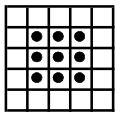

Double Bingo
Blue
 \$300 #1

Crazy Kite
Purple
 \$700 #12

Challenge The Caller

Orange
 Winner picks a ball, if that
 ball comes up you win
 \$2,500. Same row pays \$500,
 any other row pays \$300. #2

Double Bingo
Black
 \$300 #13

Hardway Bingo
Green
 \$300 #3

Letter "E"
Aqua
 \$200,\$300,\$400,\$500,
 \$700 or \$1000 #14

Soaring Star &
****Super Spin**
Yellow w/Red extras
 \$700+ #4

Bonanza
Yellow
 48#'s or less win PROGRESSIVE
 49-52#'s pays \$1,199
 53#'s on pays Consolation #15

Crazy Pyramid
Pink
 \$500
 \$200 2nd chance #5

1st pt Six Pack w/wild \$200
 2nd pt. Nine Pack \$500
Blue Striped #16

Double Bingo
Gray
 \$300 #6

Hardway Bingo
Orange Striped
 \$300 #17

DO IT Yourself
 20#'s or less wins
 PROGRESSIVE
 21#'s or more wins
 Consolation #7