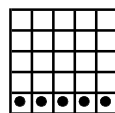

Double Bingo
Green Striped
 \$300 #18

Pinwheel
Olive Tint
 \$700 #8

Inside Pic. Frame
Yellow Striped
 \$700 #19

Hardway
 \$300
Brown #9

Double Bingo
Pink Striped
 \$300 #20

Top & Bottom Line
Red
 \$700 #10