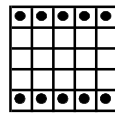

Double Bingo
Green Striped
 \$300 #18

Pinwheel
Olive Tint
 \$700 #8

Inside Pic. Frame
Yellow Striped
 \$700 #19

Hardway
 \$300
Brown #9

Double Bingo
Pink Striped
 \$300 #20

Top & Bottom Line
Red
 \$700 #10