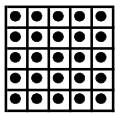

**Coverall & Even
Better Jkpt**
*Grey Striped w/Black
extras*
$1,999 #21
$500 2nd chance