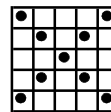

Double Bingo
Blue
\$300 #1

Hardway Bingo
Orange
\$300 #2

Crazy Kite
Green
\$600 #3

Do-It-Yourself

20#'s or less win PROGRESSIVE
Over 20#'s = consolation

#4

Double Bingo
Yellow
\$300 #5

Soaring Star &
****Super Spin**
Red w/Red extras
\$600+ #6

Double Bingo
Gray
\$300 #7

Hardway Bingo
Olive
\$300 #8

Crazy "L"
Brown
\$600 #9

Grand Slam *Yellow*

\$10,000 in 50#'s or less
\$1000 in 51-54#'s
\$500 Consolation

#10

Inside Picture Frame
Red
\$600 #11

Double Bingo
Purple
\$300 #12

Letter "X"
Black
\$600 #13

Bonanza *Orange*

48#'s or less win PROGRESSIVE
49-52#'s pays \$1,199
53#'s on pays Consolation

#14

Six Pack *anywhere*
Aqua
\$300 #15

Lucky 7
Blue
\$600 #16

Double Bingo
Orange
\$300 #17