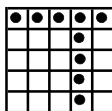

Hot Ball.....	\$1
Do It Yourself.....	\$1ea 6/\$5
Super Spin EXTRA.....	\$3
Grand Slam.....	\$2
Bonanza.....	\$2
Even Better Jackpot.....	\$2
Double Action.....	\$5

*Bingo on the Soaring Star *EXTRA* and you could win \$50,000 on the virtual wheel!

Double Bingo
Blue
\$300 #1

Hardway Bingo
Orange
\$300 #2

Crazy Kite
Green
\$600 #3

Do-It-Yourself

20#'s or less win PROGRESSIVE
Over 20#'s = consolation

#4

Double Bingo
Yellow
\$300 #5

Soaring Star &
****Super Spin**
Red w/Red extras
\$600+ #6

Double Bingo
Gray
\$300 #7

Hardway Bingo
Olive
\$300 #8

Crazy "L"
Brown
\$600 #9

Grand Slam *Yellow*

\$10,000 in 50#'s or less
\$1000 in 51-54#'s
\$500 Consolation

#10

Inside Picture Frame
Red
\$600 #11

Double Bingo
Purple
\$300 #12