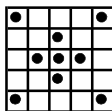

Hot Ball.....	\$1
Do It Yourself.....	\$1ea 6/\$5
Super Spin EXTRA.....	\$3
Grand Slam.....	\$2
Bonanza.....	\$2
Even Better Jackpot.....	\$2
Double Action.....	\$5

*Bingo on the Soaring Star *EXTRA* and you could win \$50,000 on the virtual wheel!

Double Bingo
Blue
\$300 #1

Hardway Bingo
Orange
\$300 #2

Crazy Kite
Green
\$600 #3

Do-It-Yourself

20#'s or less win PROGRESSIVE
Over 20#'s = consolation

#4

Double Bingo
Yellow
\$300 #5

Soaring Star &
****Super Spin**
Red w/Red extras
\$600+ #6

Double Bingo
Gray
\$300 #7

Hardway Bingo
Olive
\$300 #8

Crazy "L"
Brown
\$600 #9

Grand Slam *Yellow*

\$10,000 in 50#'s or less
\$1000 in 51-54#'s
\$500 Consolation

#10

Inside Picture Frame
Red
\$600 #11

Double Bingo
Purple
\$300 #12