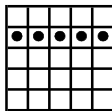

Hot Ball.....	\$1
Do It Yourself.....	\$1ea 6/\$5
Super Spin EXTRA.....	\$3
Grand Slam.....	\$2
Bonanza.....	\$2
Even Better Jackpot.....	\$2
Double Action.....	\$5

*Bingo on the Soaring Star *EXTRA* and you could win \$50,000 on the virtual wheel!

Double Bingo
Blue
\$300 #1

Hardway Bingo
Orange
\$300 #2

Crazy Kite
Green
\$600 #3

Do-It-Yourself

20#'s or less win PROGRESSIVE
Over 20#'s = consolation

#4

Double Bingo
Yellow
\$300 #5

Soaring Star &
****Super Spin**
Red w/Red extras
\$600+ #6

Double Bingo
Gray
\$300 #7

Hardway Bingo
Olive
\$300 #8

Crazy "L"
Brown
\$600 #9

Grand Slam *Yellow*

\$10,000 in 50#'s or less
\$1000 in 51-54#'s
\$500 Consolation

#10

Inside Picture Frame
Red
\$600 #11

Double Bingo
Purple
\$300 #12