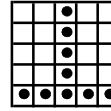

Double Bingo
Gray
\$300 #7

Hardway Bingo
Olive
\$300 #8

Crazy "L"
Brown
\$600 #9

Grand Slam *Yellow*

\$10,000 in 50#'s or less
\$1000 in 51-54#'s
\$500 Consolation

#10

Inside Picture Frame
Red
\$600 #11

Double Bingo
Purple
\$300 #12

Letter "X"
Black
\$600 #13

Bonanza *Orange*

48#'s or less win PROGRESSIVE
49-52#'s pays \$1,199
53#'s on pays Consolation

#14

Six Pack *anywhere*
Aqua
\$300 #15

Lucky 7
Blue
\$600 #16

Double Bingo
Orange
\$300 #17