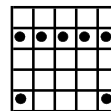

Double Bingo
Blue
\$300 #1

Hardway Bingo
Orange
\$300 #2

Crazy Kite
Green
\$600 #3

Do-It-Yourself

20#'s or less win PROGRESSIVE
Over 20#'s = consolation

#4

Double Bingo
Yellow
\$300 #5

Soaring Star &
****Super Spin**
Red w/Red extras
\$600+ #6

Double Bingo
Gray
\$300 #7

Hardway Bingo
Olive
\$300 #8

Crazy "L"
Brown
\$600 #9

Grand Slam *Yellow*

\$10,000 in 50#'s or less
\$1000 in 51-54#'s
\$500 Consolation

#10

Inside Picture Frame
Red
\$600 #11

Double Bingo
Purple
\$300 #12