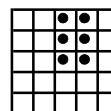

Double Bingo
Gray
\$300 #7

Hardway Bingo
Olive
\$300 #8

Crazy "L"
Brown
\$600 #9

Grand Slam *Yellow*

\$10,000 in 50#'s or less
\$1000 in 51-54#'s
\$500 Consolation

#10

Inside Picture Frame
Red
\$600 #11

Double Bingo
Purple
\$300 #12

Letter "X"
Black
\$600 #13

Bonanza *Orange*

48#'s or less win PROGRESSIVE
49-52#'s pays \$1,199
53#'s on pays Consolation

#14

Six Pack *anywhere*
Aqua
\$300 #15

Lucky 7
Blue
\$600 #16

Double Bingo
Orange
\$300 #17