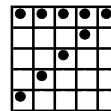

Double Bingo
Gray
\$300 #7

Hardway Bingo
Olive
\$300 #8

Crazy "L"
Brown
\$600 #9

Grand Slam *Yellow*

\$10,000 in 50#'s or less
\$1000 in 51-54#'s
\$500 Consolation

#10

Inside Picture Frame
Red
\$600 #11

Double Bingo
Purple
\$300 #12

Letter "X"
Black
\$600 #13

Bonanza *Orange*

48#'s or less win PROGRESSIVE
49-52#'s pays \$1,199
53#'s on pays Consolation

#14

Six Pack *anywhere*
Aqua
\$300 #15

Lucky 7
Blue
\$600 #16

Double Bingo
Orange
\$300 #17