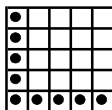

Hot Ball.....	\$1
Do It Yourself.....	\$1ea 6/\$5
Super Spin EXTRA.....	\$3
Grand Slam.....	\$2
Bonanza.....	\$2
Even Better Jackpot.....	\$2
Double Action.....	\$5

*Bingo on the Soaring Star *EXTRA* and you could win \$50,000 on the virtual wheel!

Double Bingo
Blue
\$300 #1

Hardway Bingo
Orange
\$300 #2

Crazy Kite
Green
\$600 #3

Do-It-Yourself

20#'s or less win PROGRESSIVE
Over 20#'s = consolation

#4

Double Bingo
Yellow
\$300 #5

Soaring Star &
****Super Spin**
Red w/Red extras
\$600+ #6

Double Bingo
Gray
\$300 #7

Hardway Bingo
Olive
\$300 #8

Crazy "L"
Brown
\$600 #9

Grand Slam *Yellow*

\$10,000 in 50#'s or less
\$1000 in 51-54#'s
\$500 Consolation

#10

Inside Picture Frame
Red
\$600 #11

Double Bingo
Purple
\$300 #12