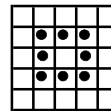

Double Bingo
Blue
\$300 #1

Hardway Bingo
Orange
\$300 #2

Crazy Kite
Green
\$600 #3

Do-It-Yourself

20#'s or less win PROGRESSIVE
Over 20#'s = consolation

#4

Double Bingo
Yellow
\$300 #5

Soaring Star &
****Super Spin**
Red w/Red extras
\$600+ #6

Double Bingo
Gray
\$300 #7

Hardway Bingo
Olive
\$300 #8

Crazy "L"
Brown
\$600 #9

Grand Slam *Yellow*

\$10,000 in 50#'s or less
\$1000 in 51-54#'s
\$500 Consolation

#10

Inside Picture Frame
Red
\$600 #11

Double Bingo
Purple
\$300 #12

Letter "X"
Black
\$600 #13

Bonanza *Orange*

48#'s or less win PROGRESSIVE
49-52#'s pays \$1,199
53#'s on pays Consolation

#14

Six Pack *anywhere*
Aqua
\$300 #15

Lucky 7
Blue
\$600 #16

Double Bingo
Orange
\$300 #17