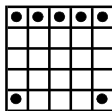

Hot Ball.....	\$1
Do It Yourself.....	\$1ea 6/\$5
Super Spin EXTRA.....	\$3
Grand Slam.....	\$2
Bonanza.....	\$2
Even Better Jackpot.....	\$2
Double Action.....	\$5

*Bingo on the Soaring Star *EXTRA* and you could win \$50,000 on the virtual wheel!

Double Bingo
Blue
\$300 #1

Hardway Bingo
Orange
\$300 #2

Crazy Kite
Green
\$600 #3

Do-It-Yourself

20#'s or less win PROGRESSIVE
Over 20#'s = consolation

#4

Double Bingo
Yellow
\$300 #5

Soaring Star &
****Super Spin**
Red w/Red extras
\$600+ #6

Double Bingo
Gray
\$300 #7

Hardway Bingo
Olive
\$300 #8

Crazy "L"
Brown
\$600 #9

Grand Slam *Yellow*

\$10,000 in 50#'s or less
\$1000 in 51-54#'s
\$500 Consolation

#10

Inside Picture Frame
Red
\$600 #11

Double Bingo
Purple
\$300 #12