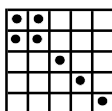

Hot Ball.....	\$1
Do It Yourself.....	\$1ea 6/\$5
Super Spin EXTRA.....	\$3
Grand Slam.....	\$2
Bonanza.....	\$2
Even Better Jackpot.....	\$2
Double Action.....	\$5

*Bingo on the Soaring Star *EXTRA* and you could win \$50,000 on the virtual wheel!

Double Bingo
Blue
\$300 #1

Hardway Bingo
Orange
\$300 #2

Crazy Kite
Green
\$600 #3

Do-It-Yourself

20#'s or less win PROGRESSIVE
Over 20#'s = consolation

#4

Double Bingo
Yellow
\$300 #5

Soaring Star &
****Super Spin**
Red w/Red extras
\$600+ #6