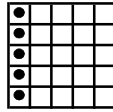

#9

Hardway Bingo

Orange

\$200

#2

Outside Picture
Frame

Brown

\$500