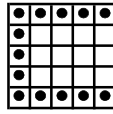

#11

Challenge The Caller

Orange

Winner picks a ball, if that ball comes up you win \$2,500. Same row pays 70%, any other row pays 50%.

#4

Bonanza

Yellow

48#'s or less win PROGRESSIVE