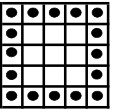

Outside Picture
Frame

Brown

$500

#10