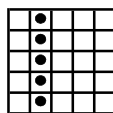

Black w/Black extras

\$1,200

#14

Hardway Bingo

Gray

\$200

#7

Double Action