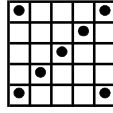

*Bingo on the Soaring Star *EXTRA* and you could win \$50,000 on the virtual wheel!

Double Bingo

Blue

\$200

#1

Stamp & Any Line

Olive

\$200