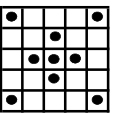

#9

Hardway Bingo

Orange

\$200

#2

Outside Picture
Frame

Brown

\$500

#10

Pinwheel

Green

\$500

#3

Soaring Star &
****Super Spin**

Red w/Red extras

\$500+

#11

Challenge The Caller

Orange

Winner picks a ball, if that ball comes up you win \$2,500. Same row pays 70%, any other row pays 50%.

#4

Bonanza

Yellow

48#'s or less win PROGRESSIVE