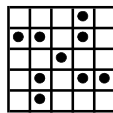

#9

Hardway Bingo

Orange

\$200

#2

Outside Picture
Frame

Brown

\$500

#10

Pinwheel

Green

\$500

#3

Soaring Star &
****Super Spin**

Red w/Red extras

\$500+