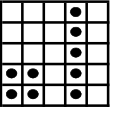

*Bingo on the Soaring Star *EXTRA* and you could win \$50,000 on the virtual wheel!

Double Bingo

Blue

\$200

#1

Stamp & Any Line

Olive

\$200

#9

Hardway Bingo

Orange

\$200

#2

Outside Picture
Frame

Brown

\$500