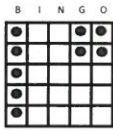

- Any Line & Postage Stamp
- Brown
- $500

#9