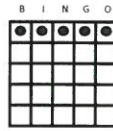

### Paper & Electronic Extras

Hot Ball.....	\$1
Grand Slam.....	\$2
Soaring Star EXTRA.....	\$3
Bonanza.....	\$2
Double Action.....	\$5
Even Better Jackpot.....	\$2

**\*Bingo on the Soaring Star EXTRA and you could win \$50,000 on the virtual wheel!**

#### Rules and Restrictions:

- The following rules are not all inclusive. For a complete list of rules please see an admissions clerk.
- Must be 18 years of age or older to play.
- All cash prizes are divided by the total amount of winners per game.
- Winner must have, and present, valid identification for any prize in excess of \$1,199.
- Winner must possess a valid, SIGNED receipt.
- No splitting or sharing of packets. I.e., any person playing a paper packet or computer MUST have their own receipt. No taking turns daubing paper with anyone.
- A Floor Worker may watch a player's cards for a maximum of two games. If a player is away from their unit for more than two games, their unit will be logged off and the player can re-log in when they return. You must be in the hall to play bingo and get paid for bingo.
- A regular bingo is any straight line or four corners.
- Cell phones and pagers must be turned on vibrate while any bingo session is in play.
- Soaring Eagle Bingo reserves the right to change any rules for any reason without notice.
- IT IS THE PLAYER'S RESPONSIBILITY TO STOP THE CALLER WHEN YOU HAVE A BINGO. Please do not count on your Floor Worker to holler bingo for you. PLEASE HOLLER LOUD!

- Any Line & Postage Stamp
- Blue
- \$500

**#1**

- Hardway Bingo
- Orange
- \$500

**#2**

- **GRAND SLAM** ★
- Yellow
- \$10,000 in 50#'s or Less
- 51-54#'s = \$1,000
- \$500 consolation

**#3**

- One Vertical, One Horizontal
- Green
- \$500