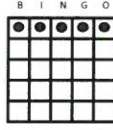

- Any Line & Postage Stamp
- Blue
- \$500

**#1**

- Hardway Bingo
- Orange
- \$500

**#2**

- **GRAND SLAM** ★
- Yellow
- \$10,000 in 50#'s or Less
- 51-54#'s = \$1,000
- \$500 consolation

**#3**

- One Vertical, One Horizontal
- Green
- \$500

**#4**

- Hardway Bingo
- Yellow
- \$500

**#5**

- SOARING STAR & **\*SUPER SPIN!**
- Pink w/Red Extra's
- \$500 +

**#6** ★

- Double Bingo
- Gray
- \$500

**#7**

- Open Diamond
- Olive
- \$1,000
- \$300 2nd chance!