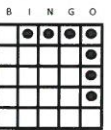

**#12**

- **BONANZA** ★
- 48#'s or less win PROGRESSIVE
- 49-52#'s pays \$1,199
- 53#'s+ = consolation

**#13**

- **DOUBLE ACTION** ★
- 33#'s or less win \$100,000
- 34#'s pays \$10,000
- 35#'s pays \$1,000    39#'s pays \$600
- 36#'s pays \$900    40 & 41#'s pays \$500
- 37#'s pays \$800    42#'s and up pays \$400
- 38#'s pays \$700

**#14**

- Seven Around a Corner
- Aqua
- \$500

**#15**

- Letter "X"
- Blue Striped
- \$1,000
- \$300 2nd chance!

**#16**

- Hardway Bingo
- Orange Striped
- \$500

**#17**

- Coverall + Even Better Jackpot!
- Green Striped
- \$3,000
- \$1,000 2nd chance!