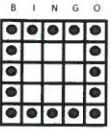

**#4**

- Hardway Bingo
- Yellow
- \$500

**#5**

- SOARING STAR & **\*SUPER SPIN!**
- Pink w/Red Extra's
- \$500 +

**#6** ★

- Double Bingo
- Gray
- \$500

**#7**

- Open Diamond
- Olive
- \$1,000
- \$300 2nd chance!

**#8**

- Any Line & Postage Stamp
- Brown
- \$500

**#9**

- Outside Picture Frame
- Red
- \$1,000
- \$300 2nd chance!

**#10**

- Double Bingo
- Purple
- \$500

**#11**

- Double Bingo
- Black
- \$500