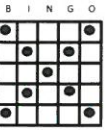

**#14**

- Seven Around a Corner
- Aqua
- \$500

**#15**

- Letter "X"
- Blue Striped
- \$1,000
- \$300 2nd chance!

**#16**

- Hardway Bingo
- Orange Striped
- \$500

**#17**

- Coverall + Even Better Jackpot!
- Green Striped
- \$3,000
- \$1,000 2nd chance!