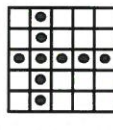

- One Vertical, One Horizontal
- Green
- $500

#4