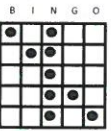

**#4**

- Hardway Bingo
- Yellow
- \$500

**#5**

- SOARING STAR & **\*SUPER SPIN!**
- Pink w/Red Extra's
- \$500 +

**#6** ★

- Double Bingo
- Gray
- \$500

**#7**

- Open Diamond
- Olive
- \$1,000
- \$300 2nd chance!

**#8**

- Any Line & Postage Stamp
- Brown
- \$500

**#9**

- Outside Picture Frame
- Red
- \$1,000
- \$300 2nd chance!

**#10**

- Double Bingo
- Purple
- \$500

**#11**

- Double Bingo
- Black
- \$500