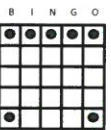

- Double Bingo
- Black
- $500

#12