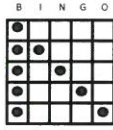

- Any Line & Postage Stamp
- Blue
- \$500

**#1**

- Hardway Bingo
- Orange
- \$500

**#2**

- **GRAND SLAM** ★
- Yellow
- \$10,000 in 50#'s or Less
- 51-54#'s = \$1,000
- \$500 consolation

**#3**

- One Vertical, One Horizontal
- Green
- \$500

**#4**

- Hardway Bingo
- Yellow
- \$500

**#5**

- SOARING STAR & **\*SUPER SPIN!**
- Pink w/Red Extra's
- \$500 +

**#6** ★

- Double Bingo
- Gray
- \$500

**#7**

- Open Diamond
- Olive
- \$1,000
- \$300 2nd chance!