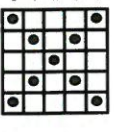

#4

- Regular Bingo
- Grey
- \$100

#5

- Double Bingo
- Pink
- \$200

#6

- Regular Bingo
- Purple
- \$100

#7

- STARBURST
- Gray w/ Star
- Double Bingo on the Star for PROGRESSIVE

#8

- Any Line & AnyStamp
- Yellow
- 200

#9

- Six Pack
- Orange
- \$200

#10

- MEGA "X"
- Green
- 30#s or less win PROGRESSIVE

#11

- Coverall + Bingo Millions
- Blue
- \$500