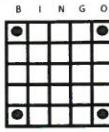

1-888-7-EAGLE-7

WWW.SOARINGEAGLECASINO.COM

PAPER

\$5

3 on 5 Packet

ELECTRONIC

\$5 = 6 cards

★ Paper & Electronic Extras

- Caller's Choice.....\$2
- Bingo Millions.....\$4

- Regular Bingo
- Green
- \$100

#1

- Hardway Bingo
- Red
- \$200

#2

- Double Bingo
- Brown
- \$200

#3

- LUCKY BUCK
- Olive
- \$399, \$799 or \$1,199