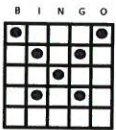

- Double Bingo
- Olive
- $1000

#8