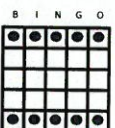

- Top & Bottom Line
- Purple
- $1000

#11

- DOUBLE ACTION
- 33#s or less win $100,000
- 34#s pays $10,000
- 35#s pays $1,000 39#s pays $600
- 36#s pays $900 40 & 41#s pays $500
- 37#s pays $800 42#s and up pays $400
- 38#s pays $700

#12