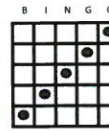

#8

- Any Line & AnyStamp
- Yellow
- 200

#9

- Six Pack
- Orange
- \$200

#10

- MEGA "X"
- Green
- 30#s or less win PROGRESSIVE

#11

- Coverall + Bingo Millions
- Blue
- \$500

#12

Sunday Afternoon EARLY BIRDS 12:45pm

Sunrise 11:00am Early Birds 12:45pm Matinee 1:30pm

- Regular Bingo
- Purple
- \$125

#1

- Regular Bingo
- Orange
- \$125

#2

- Regular Bingo
- Red
- \$125

#3

- Caller's Choice
- Tan

#4

- Regular Bingo
- Blue
- \$125

#5

- Coverall + Bingo Millions
- Aqua
- \$500

#6

Mother's Day