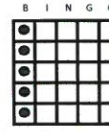

#8

- Any Line & AnyStamp
- Yellow
- 200

#9

- Six Pack
- Orange
- \$200

#10

- MEGA "X"
- Green
- 30#s or less win PROGRESSIVE

#11

- Coverall + Bingo Millions
- Blue
- \$500

#12

Sunday Afternoon EARLY BIRDS 12:45pm

Sunrise 11:00am Early Birds 12:45pm Matinee 1:30pm

- Regular Bingo
- Purple
- \$125

#1

- Regular Bingo
- Orange
- \$125

#2

- Regular Bingo
- Red
- \$125

#3

- Caller's Choice
- Tan

#4

- Regular Bingo
- Blue
- \$125

#5

- Coverall + Bingo Millions
- Aqua
- \$500

#6

Mother's Day