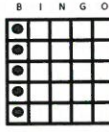

- Caller's Choice.....\$2
- Bingo Millions.....\$4

- Regular Bingo
- Green
- \$100

#1

- Hardway Bingo
- Red
- \$200

#2

- Double Bingo
- Brown
- \$200

#3

- LUCKY BUCK
- Olive
- \$399, \$799 or \$1,199

#4

- Regular Bingo
- Grey
- \$100

#5

- Double Bingo
- Pink
- \$200

#6

- Regular Bingo
- Purple
- \$100

#7

- STARBURST
- Gray w/ Star
- Double Bingo on the Star for PROGRESSIVE