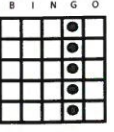

- Caller's Choice.....\$2
- Bingo Millions.....\$4

- Regular Bingo
- Green
- \$100

#1

- Hardway Bingo
- Red
- \$200

#2

- Double Bingo
- Brown
- \$200

#3

- LUCKY BUCK
- Olive
- \$399, \$799 or \$1,199

#4

- Regular Bingo
- Grey
- \$100

#5

- Double Bingo
- Pink
- \$200

#6

- Regular Bingo
- Purple
- \$100

#7

- STARBURST
- Gray w/ Star
- Double Bingo on the Star for PROGRESSIVE

#8

- Any Line & AnyStamp
- Yellow
- 200

#9

- Six Pack
- Orange
- \$200

#10

- MEGA "X"
- Green
- 30#s or less win PROGRESSIVE

#11

- Coverall + Bingo Millions
- Blue
- \$500