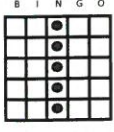

#3

- Caller's Choice
- Tan

#4

- Regular Bingo
- Blue
- \$125

#5

- Coverall + Bingo Millions
- Aqua
- \$500

#6

Mother's Day