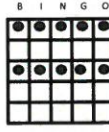

- Caller's Choice.....\$2
- Bingo Millions.....\$4

- Regular Bingo
- Green
- \$100

#1

- Hardway Bingo
- Red
- \$200

#2

- Double Bingo
- Brown
- \$200

#3

- LUCKY BUCK
- Olive
- \$399, \$799 or \$1,199

#4

- Regular Bingo
- Grey
- \$100

#5

- Double Bingo
- Pink
- \$200

#6

- Regular Bingo
- Purple
- \$100

#7

- STARBURST
- Gray w/ Star
- Double Bingo on the Star for PROGRESSIVE

#8

- Any Line & AnyStamp
- Yellow
- 200

#9

- Six Pack
- Orange
- \$200

#10

- MEGA "X"
- Green
- 30#s or less win PROGRESSIVE

#11

- Coverall + Bingo Millions
- Blue
- \$500