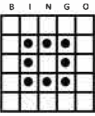

- Double Bingo
- Yellow
- \$300

#5

- Soaring Star
- Pink
- \$600

#6

- Double Bingo
- Gray
- \$300

#7

- **GRAND SLAM** ★
- Green
- \$10,000 in 50#s or less
- 51-54#s = \$1,000
- \$500 consolation

#8

- Hardway Bingo
- Olive
- \$300

#9

- Crazy "L"
- Brown
- \$600

#10

- Inside Picture Frame
- Red
- \$600

#11

- Double Bingo
- Purple
- \$300

#12

- Letter "X"
- Black
- \$600

#13

- **BONANZA** ★
- 48#s or less win PROGRESSIVE
- 49-52#s pays \$1,199
- 53#s+ = consolation

#14

- Six Pack anywhere
- Aqua
- \$300

#15

- Overall + Even Better Jkpt.
- Blue Striped
- \$1,199
- \$500 2nd chance!

#16

- Double Bingo
- Orange Striped
- \$300

#17

- **DOUBLE ACTION** ★
- 33#s or less win \$100,000
- 34#s pays \$10,000
- 35#s pays \$1,000 39#s pays \$600
- 36#s pays \$900 40#s pays \$500
- 37#s pays \$800 41#s and up pays \$400
- 38#s pays \$700