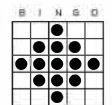

14 Diamond
$750
$500 2nd chance!
Aqua/Black

15 •Hardway Bingo
•Brown
•$500