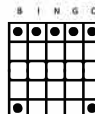

- Double Bingo
- Blue
- \$300

#1

- Hardway Bingo
- Orange
- \$300

#2

- Crazy Kite
- Green
- \$600

#3

- **DO IT YOURSELF** ★
- 20#s or less win PROGRESSIVE
- Over 20#s = consolation

#4

- Double Bingo
- Yellow
- \$300

#5

- Soaring Star
- Pink
- \$600

#6

- Double Bingo
- Gray
- \$300

#7

- **GRAND SLAM** ★
- Green
- \$10,000 in 50#s or less
- 51-54#s = \$1,000
- \$500 consolation

#8

- Hardway Bingo
- Olive
- \$300

#9

- Crazy "L"
- Brown
- \$600

#10

- Inside Picture Frame
- Red
- \$600

#11

- Double Bingo
- Purple
- \$300

#12