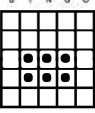

- Hardway Bingo
- Olive
- \$300

#9

- Crazy "L"
- Brown
- \$600

#10

- Inside Picture Frame
- Red
- \$600

#11

- Double Bingo
- Purple
- \$300

#12

- Letter "X"
- Black
- \$600

#13

- **BONANZA** ★
- 48#s or less win PROGRESSIVE
- 49-52#s pays \$1,199
- 53#s+ = consolation

#14

- Six Pack anywhere
- Aqua
- \$300

#15

- Overall + Even Better Jkpt.
- Blue Striped
- \$1,199
- \$500 2nd chance!

#16

- Double Bingo
- Orange Striped
- \$300

#17

- **DOUBLE ACTION** ★
- 33#s or less win \$100,000
- 34#s pays \$10,000
- 35#s pays \$1,000 39#s pays \$600
- 36#s pays \$900 40#s pays \$500
- 37#s pays \$800 41#s and up pays \$400
- 38#s pays \$700