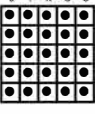

- Double Bingo
- Yellow
- \$300

#5

- Soaring Star
- Pink
- \$600

#6

- Double Bingo
- Gray
- \$300

#7

- **GRAND SLAM** ★
- Green
- \$10,000 in 50#s or less
- 51-54#s = \$1,000
- \$500 consolation

#8

- Hardway Bingo
- Olive
- \$300

#9

- Crazy "L"
- Brown
- \$600

#10

- Inside Picture Frame
- Red
- \$600

#11

- Double Bingo
- Purple
- \$300

#12

- Letter "X"
- Black
- \$600

#13

- **BONANZA** ★
- 48#s or less win PROGRESSIVE
- 49-52#s pays \$1,199
- 53#s+ = consolation

#14

- Six Pack anywhere
- Aqua
- \$300

#15

- Overall + Even Better Jkpt.
- Blue Striped
- \$1,199
- \$500 2nd chance!

#16

- Double Bingo
- Orange Striped
- \$300

#17

- **DOUBLE ACTION** ★
- 33#s or less win \$100,000
- 34#s pays \$10,000
- 35#s pays \$1,000 39#s pays \$600
- 36#s pays \$900 40#s pays \$500
- 37#s pays \$800 41#s and up pays \$400
- 38#s pays \$700