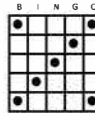

EVENING SESSION

Wednesday-Friday | 7:00PM

PAPER
\$10
 6 on 15

ELECTRONIC

\$40 50 Regular
\$70 100 Regular

ADD-ONS

Electronic & Paper

6 on 15 \$10
 Do Its \$1 each or \$5 for 6
 Grand Slam \$2
 Bonanza \$2
 Even Better Jackpot \$2
 Double Action \$5

- Double Bingo
- Blue
- \$300

#1

- Hardway Bingo
- Orange
- \$300

#2

- Crazy Kite
- Green
- \$600

#3

- **DO IT YOURSELF** ★
- 20#s or less win PROGRESSIVE
- Over 20#s = consolation

#4

- Double Bingo
- Yellow
- \$300

#5

- Soaring Star
- Pink
- \$600

#6

- Double Bingo
- Gray
- \$300

#7

- **GRAND SLAM** ★
- Green
- \$10,000 in 50#s or less
- 51-54#s = \$1,000
- \$500 consolation

#8