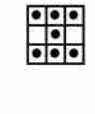

- Double Bingo
- Blue
- \$300

#1

- Hardway Bingo
- Orange
- \$300

#2

- Crazy Kite
- Green
- \$600

#3

- **DO IT YOURSELF** ★
- 20#s or less win PROGRESSIVE
- Over 20#s = consolation

#4

- Double Bingo
- Yellow
- \$300

#5

- Soaring Star
- Pink
- \$600

#6

- Double Bingo
- Gray
- \$300

#7

- **GRAND SLAM** ★
- Green
- \$10,000 in 50#s or less
- 51-54#s = \$1,000
- \$500 consolation

#8