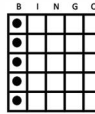

- Double Bingo
- Blue
- \$300

#1

- Hardway Bingo
- Orange
- \$300

#2

- Crazy Kite
- Green
- \$600

#3

- **DO IT YOURSELF** ★
- 20#s or less win PROGRESSIVE
- Over 20#s = consolation

#4