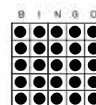

1 •Any Line & Postage Stamp
•Blue
•\$500

2 •Hardway Bingo
•Orange
•\$500

3 Layer Cake
\$750
\$500 2nd chance!
Lime/Lt. Blue

4 DO IT YOURSELF
20#s or less = PROGRESSIVE
over 20#s = consolation

5 •Regular Bingo
•Green
•\$500

6 •Hardway Bingo
•Yellow
•\$500

7 Outside Pic. Frame
\$750
\$500 2nd chance!
White/Tan

8 •GRAND SLAM
•\$10,000 in 50#s or less
•\$1-54#s = \$1,000
•\$500 consolation

9 COVERALL + Even Better Jackpot!
Pink
\$3,000
\$750 2nd chance!
\$500 3rd chance!
•10 minute intermission following this game