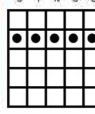

- Double Bingo
- Blue
- \$300

#1

- Hardway Bingo
- Orange
- \$300

#2

- Crazy Kite
- Green
- \$600

#3

- **DO IT YOURSELF** ★
- 20#s or less win PROGRESSIVE
- Over 20#s = consolation

#4

- Double Bingo
- Yellow
- \$300

#5

- Soaring Star
- Pink
- \$600

#6

- Double Bingo
- Gray
- \$300

#7

- **GRAND SLAM** ★
- Green
- \$10,000 in 50#s or less
- 51-54#s = \$1,000
- \$500 consolation

#8

- Hardway Bingo
- Olive
- \$300

#9

- Crazy "L"
- Brown
- \$600

#10

- Inside Picture Frame
- Red
- \$600

#11

- Double Bingo
- Purple
- \$300

#12