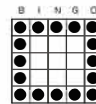

1 •Any Line & Postage Stamp
•Blue
•\$500

2 •Hardway Bingo
•Orange
•\$500

3 Layer Cake
\$750
\$500 2nd chance!
Lime/Lt. Blue

4 DO IT YOURSELF
20#s or less = PROGRESSIVE
over 20#s = consolation

5 •Regular Bingo
•Green
•\$500

6 •Hardway Bingo
•Yellow
•\$500

7 Outside Pic. Frame
\$750
\$500 2nd chance!
White/Tan

8 •GRAND SLAM
•\$10,000 in 50#s or less
•\$1-54#s = \$1,000
•\$500 consolation

9 COVERALL + Even Better Jackpot!
Pink
\$3,000
\$750 2nd chance!
\$500 3rd chance!
•10 minute intermission following this game