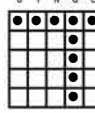

- Double Bingo
- Blue
- \$300

#1

- Hardway Bingo
- Orange
- \$300

#2

- Crazy Kite
- Green
- \$600

#3

- **DO IT YOURSELF** ★
- 20#s or less win PROGRESSIVE
- Over 20#s = consolation

#4

- Double Bingo
- Yellow
- \$300

#5

- Soaring Star
- Pink
- \$600

#6

- Double Bingo
- Gray
- \$300

#7

- **GRAND SLAM** ★
- Green
- \$10,000 in 50#s or less
- 51-54#s = \$1,000
- \$500 consolation

#8