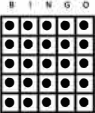

- Hardway Bingo
- Olive
- \$300

#9

- Crazy "L"
- Brown
- \$600

#10

- Inside Picture Frame
- Red
- \$600

#11

- Double Bingo
- Purple
- \$300

#12

- Letter "X"
- Black
- \$600

#13

- **BONANZA** ★
- 48#s or less win PROGRESSIVE
- 49-52#s pays \$1,199
- 53#s+ = consolation

#14

- Six Pack anywhere
- Aqua
- \$300

#15

- Overall + Even Better Jkpt.
- Blue Striped
- \$1,199
- \$500 2nd chance!

#16

- Double Bingo
- Orange Striped
- \$300

#17

- **DOUBLE ACTION** ★
- 33#s or less win \$100,000
- 34#s pays \$10,000
- 35#s pays \$1,000 39#s pays \$600
- 36#s pays \$900 40#s pays \$500
- 37#s pays \$800 41#s and up pays \$400
- 38#s pays \$700