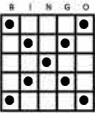

- Double Bingo
- Yellow
- \$300

#5

- Soaring Star
- Pink
- \$600

#6

- Double Bingo
- Gray
- \$300

#7

- **GRAND SLAM** ★
- Green
- \$10,000 in 50#s or less
- 51-54#s = \$1,000
- \$500 consolation

#8

- Hardway Bingo
- Olive
- \$300

#9

- Crazy "L"
- Brown
- \$600

#10

- Inside Picture Frame
- Red
- \$600

#11

- Double Bingo
- Purple
- \$300

#12

- Letter "X"
- Black
- \$600

#13

- **BONANZA** ★
- 48#s or less win PROGRESSIVE
- 49-52#s pays \$1,199
- 53#s+ = consolation

#14

- Six Pack anywhere
- Aqua
- \$300

#15

- Overall + Even Better Jkpt.
- Blue Striped
- \$1,199
- \$500 2nd chance!

#16

- Double Bingo
- Orange Striped
- \$300

#17

- **DOUBLE ACTION** ★
- 33#s or less win \$100,000
- 34#s pays \$10,000
- 35#s pays \$1,000 39#s pays \$600
- 36#s pays \$900 40#s pays \$500
- 37#s pays \$800 41#s and up pays \$400
- 38#s pays \$700