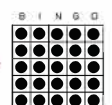

10 •Any Line & Postage Stamp
•Gray
•\$500

11 Letter X
\$750
\$500 2nd chance!
Blue/Pink Tinted

12 •Double Bingo
•Olive
•\$500

13 •BONANZA
•48#s or less win PROGRESSIVE
•49-52#s pays \$1,199
•53#s+ = consolation