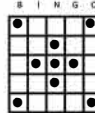

- Double Bingo
- Blue
- \$300

#1

- Hardway Bingo
- Orange
- \$300

#2

- Crazy Kite
- Green
- \$600

#3

- **DO IT YOURSELF** ★
- 20#s or less win PROGRESSIVE
- Over 20#s = consolation

#4

- Double Bingo
- Yellow
- \$300

#5

- Soaring Star
- Pink
- \$600

#6

- Double Bingo
- Gray
- \$300

#7

- **GRAND SLAM** ★
- Green
- \$10,000 in 50#s or less
- 51-54#s = \$1,000
- \$500 consolation

#8

- Hardway Bingo
- Olive
- \$300

#9

- Crazy "L"
- Brown
- \$600

#10

- Inside Picture Frame
- Red
- \$600

#11

- Double Bingo
- Purple
- \$300

#12