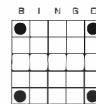

1 •Any Line & Postage Stamp
•Blue
•\$500

2 •Hardway Bingo
•Orange
•\$500

3 Layer Cake
\$750
\$500 2nd chance!
Lime/Lt. Blue

4 DO IT YOURSELF
20#s or less = PROGRESSIVE
over 20#s = consolation

5 •Regular Bingo
•Green
•\$500