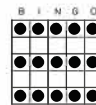

EVENING SESSION

Saturday | 7:00PM

PAPER
\$10
6 on 8

ELECTRONIC

\$100 150 Cards
Plus 1 Bonanza & 1 Double Action

ADD-ONS

Paper & Electronic Extras

Paper Packet	\$10
Bonanza	\$2
Even Better Jackpot	\$2
Double Action	\$5

1 •Any Line & Postage Stamp
•Blue
•\$500

2 •Hardway Bingo
•Orange
•\$500

3 Layer Cake
\$750
\$500 2nd chance!
Lime/Lt. Blue

4 DO IT YOURSELF
20#s or less = PROGRESSIVE
over 20#s = consolation

5 •Regular Bingo
•Green
•\$500