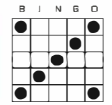

12 •Double Bingo
•Olive
•$500

13 •BONANZA
•48#s or less win PROGRESSIVE
•49-52#s pays $1,199
•53#s+ = consolation