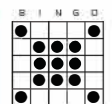

14 Diamond
\$750
\$500 2nd chance!
Aqua/Black

15 •Hardway Bingo
•Brown
•\$500

16 •DOUBLE ACTION
•33#s or less win \$100,000
•34#s pays \$10,000
•35#s pays \$1,000 35#s pays \$600
•36#s pays \$300 40#s pays \$500
•37#s pays \$800 41#s and up pays \$400
•38#s pays \$700

17 Little Joe
\$750
\$500 2nd chance!
Peach/Violet

18 •Double Bingo
•Red
•\$500

Rules and Restrictions:

- The following rules are not all inclusive. For a complete list of rules please see an admissions clerk.
- Must be 18 years of age or older to play.
- All cash prizes are divided by the total amount of winners per game.
- Winner must have, and present, valid identification for any prize in excess of \$1,199.
- Winner must possess a valid, SIGNED receipt.
- No splitting or sharing of packets. i.e., any person playing a paper packet or computer MUST have their own receipt. No taking turns daubing paper with anyone.