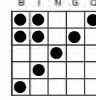

1 •Any Line & Postage Stamp
•Blue
•\$500

2 •Hardway Bingo
•Orange
•\$500

3 Layer Cake
\$750
\$500 2nd chance!
Lime/Lt. Blue

4 DO IT YOURSELF
20#s or less = PROGRESSIVE
over 20#s = consolation

5 •Regular Bingo
•Green
•\$500