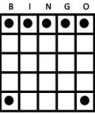

- Double Bingo
- Yellow
- \$300

#5

- Soaring Star
- Pink
- \$600

#6

- Double Bingo
- Gray
- \$300

#7

- **GRAND SLAM** ★
- Green
- \$10,000 in 50#s or less
- 51-54#s = \$1,000
- \$500 consolation

#8

- Hardway Bingo
- Olive
- \$300

#9

- Crazy "L"
- Brown
- \$600

#10

- Inside Picture Frame
- Red
- \$600

#11

- Double Bingo
- Purple
- \$300

#12

- Letter "X"
- Black
- \$600

#13

- **BONANZA** ★
- 48#s or less win PROGRESSIVE
- 49-52#s pays \$1,199
- 53#s+ = consolation

#14

- Six Pack anywhere
- Aqua
- \$300

#15

- Overall + Even Better Jkpt.
- Blue Striped
- \$1,199
- \$500 2nd chance!

#16

- Double Bingo
- Orange Striped
- \$300

#17

- **DOUBLE ACTION** ★
- 33#s or less win \$100,000
- 34#s pays \$10,000
- 35#s pays \$1,000 39#s pays \$600
- 36#s pays \$900 40#s pays \$500
- 37#s pays \$800 41#s and up pays \$400
- 38#s pays \$700