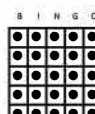

- Double Bingo
- Blue
- \$300

#1

- Hardway Bingo
- Orange
- \$300

#2

- Crazy Kite
- Green
- \$600

#3

- **DO IT YOURSELF** ★
- 20#s or less win PROGRESSIVE
- Over 20#s = consolation

#4

- Double Bingo
- Yellow
- \$300

#5

- Soaring Star
- Pink
- \$600

#6

- Double Bingo
- Gray
- \$300

#7

- **GRAND SLAM** ★
- Green
- \$10,000 in 50#s or less
- 51-54#s = \$1,000
- \$500 consolation

#8

- Hardway Bingo
- Olive
- \$300

#9

- Crazy "L"
- Brown
- \$600

#10

- Inside Picture Frame
- Red
- \$600

#11

- Double Bingo
- Purple
- \$300

#12