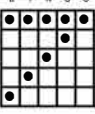

- Lucky #7
- Green Striped
- $600

#19