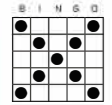

EVENING SESSION

Saturday | 7:00PM

PAPER
$10
6 on 8

ELECTRONIC

$100 150 Cards
Plus 1 Bonanza & 1 Double Action

ADD-ONS

Paper & Electronic Extras

Paper Packet	$10
Bonanza	$2
Even Better Jackpot	$2
Double Action	$5

1 •Any Line & Postage Stamp
•Blue
•$500

2 •Hardway Bingo
•Orange
•$500

3 Layer Cake
$750
$500 2nd chance!
Lime/Lt. Blue

4 DO IT YOURSELF
20#s or less = PROGRESSIVE
over 20#s = consolation

5 •Regular Bingo
•Green
•$500

6 •Hardway Bingo
•Yellow
•$500

7 Outside Pic. Frame
$750
$500 2nd chance!
White/Tan

8 •GRAND SLAM
•$10,000 in 50#s or less
•$1-54#s = $1,000
•$500 consolation

9 COVERALL + Even Better Jackpot!
Pink
$3,000
$750 2nd chance!
$500 3rd chance!
•10 minute intermission following this game

10 •Any Line & Postage Stamp
•Gray
•$500

11 Letter X
$750
$500 2nd chance!
Blue/Pink Tinted

12 •Double Bingo
•Olive
•$500

13 •BONANZA
•48#s or less win PROGRESSIVE
•49-52#s pays $1,199
•53#s+ = consolation

14 Diamond
$750
$500 2nd chance!
Aqua/Black

15 •Hardway Bingo
•Brown
•$500

16 •DOUBLE ACTION
•33#s or less win $100,000
•34#s pays $10,000
•35#s pays $1,000 35#s pays $600
•36#s pays $300 40#s pays $500
•37#s pays $800 41#s and up pays $400
•38#s pays $700

17 Little Joe
$750
$500 2nd chance!
Peach/Violet

18 •Double Bingo
•Red
•$500

Rules and Restrictions:

- The following rules are not all inclusive. For a complete list of rules please see an admissions clerk.
- Must be 18 years of age or older to play.
- All cash prizes are divided by the total amount of winners per game.
- Winner must have, and present, valid identification for any prize in excess of $1,199.
- Winner must possess a valid, SIGNED receipt.
- No splitting or sharing of packets. i.e., any person playing a paper packet or computer MUST have their own receipt. No taking turns daubing paper with anyone.