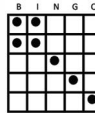

- Double Bingo
- Blue
- \$300

#1

- Hardway Bingo
- Orange
- \$300

#2

- Crazy Kite
- Green
- \$600

#3

- **DO IT YOURSELF** ★
- 20#s or less win PROGRESSIVE
- Over 20#s = consolation

#4

- Double Bingo
- Yellow
- \$300

#5

- Soaring Star
- Pink
- \$600

#6

- Double Bingo
- Gray
- \$300

#7

- **GRAND SLAM** ★
- Green
- \$10,000 in 50#s or less
- 51-54#s = \$1,000
- \$500 consolation

#8

- Hardway Bingo
- Olive
- \$300

#9

- Crazy "L"
- Brown
- \$600

#10

- Inside Picture Frame
- Red
- \$600

#11

- Double Bingo
- Purple
- \$300

#12