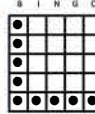

- Double Bingo
- Blue
- \$300

#1

- Hardway Bingo
- Orange
- \$300

#2

- Crazy Kite
- Green
- \$600

#3

- **DO IT YOURSELF** ★
- 20#s or less win PROGRESSIVE
- Over 20#s = consolation

#4

- Double Bingo
- Yellow
- \$300

#5

- Soaring Star
- Pink
- \$600

#6

- Double Bingo
- Gray
- \$300

#7

- **GRAND SLAM** ★
- Green
- \$10,000 in 50#s or less
- 51-54#s = \$1,000
- \$500 consolation

#8

- Hardway Bingo
- Olive
- \$300

#9

- Crazy "L"
- Brown
- \$600

#10

- Inside Picture Frame
- Red
- \$600

#11

- Double Bingo
- Purple
- \$300

#12