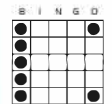

14 Diamond
\$750
\$500 2nd chance!
Aqua/Black

15 •Hardway Bingo
•Brown
•\$500

16 •DOUBLE ACTION
•33#s or less win \$100,000
•34#s pays \$10,000
•35#s pays \$1,000 35#s pays \$600
•36#s pays \$300 40#s pays \$500
•37#s pays \$800 41#s and up pays \$400
•38#s pays \$700

17 Little Joe
\$750
\$500 2nd chance!
Peach/Violet

18 •Double Bingo
•Red
•\$500

Rules and Restrictions:

- The following rules are not all inclusive. For a complete list of rules please see an admissions clerk.
- Must be 18 years of age or older to play.
- All cash prizes are divided by the total amount of winners per game.
- Winner must have, and present, valid identification for any prize in excess of \$1,199.
- Winner must possess a valid, SIGNED receipt.
- No splitting or sharing of packets. i.e., any person playing a paper packet or computer MUST have their own receipt. No taking turns daubing paper with anyone.