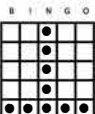

- Double Bingo
- Yellow
- \$300

#5

- Soaring Star
- Pink
- \$600

#6

- Double Bingo
- Gray
- \$300

#7

- **GRAND SLAM** ★
- Green
- \$10,000 in 50#s or less
- 51-54#s = \$1,000
- \$500 consolation

#8

- Hardway Bingo
- Olive
- \$300

#9

- Crazy "L"
- Brown
- \$600

#10

- Inside Picture Frame
- Red
- \$600

#11

- Double Bingo
- Purple
- \$300

#12

- Letter "X"
- Black
- \$600

#13

- **BONANZA** ★
- 48#s or less win PROGRESSIVE
- 49-52#s pays \$1,199
- 53#s+ = consolation

#14

- Six Pack anywhere
- Aqua
- \$300

#15

- Overall + Even Better Jkpt.
- Blue Striped
- \$1,199
- \$500 2nd chance!

#16

- Double Bingo
- Orange Striped
- \$300

#17

- **DOUBLE ACTION** ★
- 33#s or less win \$100,000
- 34#s pays \$10,000
- 35#s pays \$1,000 39#s pays \$600
- 36#s pays \$900 40#s pays \$500
- 37#s pays \$800 41#s and up pays \$400
- 38#s pays \$700