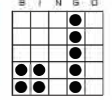

10 •Any Line & Postage Stamp
•Gray
•$500

11 Letter X
$750
$500 2nd chance!
Blue/Pink Tinted