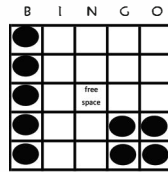

9

- •Any Stamp & Any Line
- •Lime/Red
- •$200