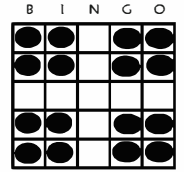

1

- Regular Bingo
- Blue
- \$100

2

- Hardway Bingo
- Black/Brown
- \$200

3

- Double Bingo
- White/Orange
- \$200

4

- Lucky Buck
- Olive
- \$399, \$799, or \$1,199
- Sales close at game 3