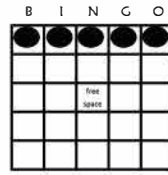

Rules and Restrictions:

- The following rules are not all inclusive. For a complete list of rules please see an admissions clerk.
- Must be 18 years of age or older to play.
- All cash prizes are divided by the total amount of winners per game.
- Winner must have, and present, valid identification for any prize in excess of $1,199.
- Winner must possess a valid, SIGNED receipt.
- No splitting or sharing of packets. i.e., any person playing a paper packet or computer MUST have their own receipt. No taking turns daubing paper with anyone.

- A Floor Worker may watch a player's cards for a maximum of two games. If a player is away from their unit for more than two games, their unit will be logged off and the player can re-log in when they return. You must be in the hall to play bingo and get paid for bingo.
- A regular bingo is any straight line or four corners.
- Cell phones and pagers must be turned on vibrate while any bingo session is in play.
- Soaring Eagle Bingo reserves the right to change any rules for any reason without notice.
- **IT IS THE PLAYER'S RESPONSIBILITY TO STOP THE CALLER WHEN YOU HAVE A BINGO. Please do not count on your Floor Worker to holler bingo for you. PLEASE HOLLER LOUD!**

1

- •Regular Bingo
- •Blue
- •$100