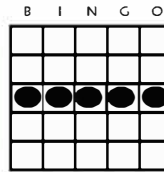

1

- Regular Bingo
- Blue
- \$100

2

- Hardway Bingo
- Black/Brown
- \$200

3

- Double Bingo
- White/Orange
- \$200

4

- Lucky Buck
- Olive
- \$399, \$799, or \$1,199
- Sales close at game 3

5

- Regular Bingo
- Tan/Pink
- \$100

6

- Double Bingo
- Aqua/Grey
- \$200

7

- Regular Bingo
- Peach/Olive
- \$100

8

- Starburst
- Black w/Star
- Double Bingo on the Star for Progressive
- Off the Star = Consolation