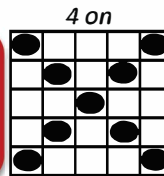

9

- Any Stamp & Any Line
- Lime/Red
- \$200

10

- Six Pack Anywhere
- Violet/ Yellow
- \$200

11

- Mega "X"
- Blue Tint
- 25#'s or Less Progressive
- 26#'s & up Consolation
- Sales close at game 9

12

- Coverall - Even Better Jackpot
- Lt.Blue/ Violet
- \$500