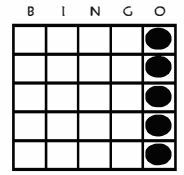

- A Floor Worker may watch a player's cards for a maximum of two games. If a player is away from their unit for more than two games, their unit will be logged off and the player can re-log in when they return. You must be in the hall to play bingo and get paid for bingo.
- A regular bingo is any straight line or four corners.
- Cell phones and pagers must be turned on vibrate while any bingo session is in play.
- Soaring Eagle Bingo reserves the right to change any rules for any reason without notice.
- **IT IS THE PLAYER'S RESPONSIBILITY TO STOP THE CALLER WHEN YOU HAVE A BINGO. Please do not count on your Floor Worker to holler bingo for you. PLEASE HOLLER LOUD!**

1

- Regular Bingo
- Blue
- \$100

2

- Hardway Bingo
- Black/Brown
- \$200

3

- Double Bingo
- White/Orange
- \$200

4

- Lucky Buck
- Olive
- \$399, \$799, or \$1,199
- Sales close at game 3