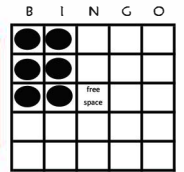

10

- •Six Pack Anywhere
- •Violet/ Yellow
- •$200