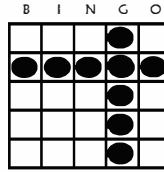

- A Floor Worker may watch a player's cards for a maximum of two games. If a player is away from their unit for more than two games, their unit will be logged off and the player can re-log in when they return. You must be in the hall to play bingo and get paid for bingo.
- A regular bingo is any straight line or four corners.
- Cell phones and pagers must be turned on vibrate while any bingo session is in play.
- Soaring Eagle Bingo reserves the right to change any rules for any reason without notice.
- **IT IS THE PLAYER'S RESPONSIBILITY TO STOP THE CALLER WHEN YOU HAVE A BINGO. Please do not count on your Floor Worker to holler bingo for you. PLEASE HOLLER LOUD!**

1

- Regular Bingo
- Blue
- \$100

2

- Hardway Bingo
- Black/Brown
- \$200

3

- Double Bingo
- White/Orange
- \$200

4

- Lucky Buck
- Olive
- \$399, \$799, or \$1,199
- Sales close at game 3