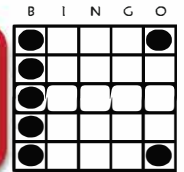

1

- Regular Bingo
- Blue
- \$100

2

- Hardway Bingo
- Black/Brown
- \$200

3

- Double Bingo
- White/Orange
- \$200

4

- Lucky Buck
- Olive
- \$399, \$799, or \$1,199
- Sales close at game 3

5

- Regular Bingo
- Tan/Pink
- \$100

6

- Double Bingo
- Aqua/Grey
- \$200

7

- Regular Bingo
- Peach/Olive
- \$100

8

- Starburst
- Black w/Star
- Double Bingo on the Star for Progressive
- Off the Star = Consolation