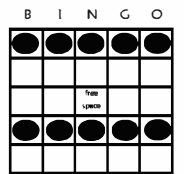

6

- •Double Bingo
- •Aqua/Grey
- •$200