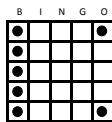

#3

- Coverall + Even Better Jkpt.
- Violet Tint
- \$300

#5

- Double Bingo
- Red Tint
- \$100

#2

- Hardway Bingo
- Blue Tint
- \$100

#4

Early Birds 1:30pm

9 Paper Cards: \$10.00

18 Electronic Cards: \$10.00

- Regular Bingo
- Blue Striped
- \$300

#1

- Regular Bingo
- Yellow Striped
- \$300

#4

- Lucky Buck
- Olive Striped
- \$399, \$799 or \$1,199

#7