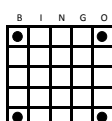

- Regular Bingo
- Gray Striped
- \$300

#6

- Coverall + Even Better Jkpt.
- Brown Striped
- \$600

#9

Late Owl 7:30pm

3 Paper or Electronic Cards: \$5.00

- Regular Bingo
- Red Tint
- \$100

#1

- Regular Bingo
- Olive Tint
- \$100

#3

- Coverall + Even Better Jkpt.
- Orange Tint
- \$300

#5

- Double Bingo

- Hardway Bingo

Soaring Eagle

•Pink Tint