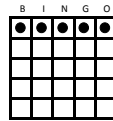

- •Regular Bingo
- •Brown Tint
- •$100

#3