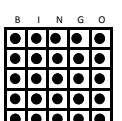

9 Paper Cards: \$10.00

18 Electronic Cards: \$10.00

- Regular Bingo
- Blue Striped
- \$300

#1

- Regular Bingo
- Yellow Striped
- \$300

#4

- Lucky Buck
- Olive Striped
- \$399, \$799 or \$1,199

#7

- Double Bingo
- Orange Striped
- \$300

#2

- Inside Picture Frame
- Violet Striped
- \$300

#5

- Double Bingo
- Red Striped
- \$300

#8

- Double Bingo
- Green Striped
- \$300

#3

- Regular Bingo
- Gray Striped
- \$300

#6

- Coverall + Even Better Jkpt.
- Brown Striped
- \$600

#9

Late Owl 7:30pm

3 Paper or Electronic Cards: \$5.00

- Regular Bingo
- Red Tint
- \$100

#1