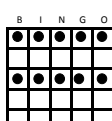

9 Paper Cards: \$10.00

18 Electronic Cards: \$10.00

- Regular Bingo
- Blue Striped
- \$300

#1

- Regular Bingo
- Yellow Striped
- \$300

#4

- Lucky Buck
- Olive Striped
- \$399, \$799 or \$1,199

#7

- Double Bingo
- Orange Striped
- \$300

#2

- Inside Picture Frame
- Violet Striped
- \$300

#5

- Double Bingo
- Red Striped
- \$300

#8

- Double Bingo
- Green Striped
- \$300

#3

- Regular Bingo
- Gray Striped
- \$300

#6

- Coverall + Even Better Jkpt.
- Brown Striped
- \$600

#9

Late Owl 7:30pm

3 Paper or Electronic Cards: \$5.00

- Regular Bingo
- Red Tint
- \$100

#1