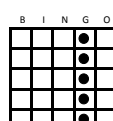

9 Paper Cards: \$10.00

18 Electronic Cards: \$10.00

- Regular Bingo
- Blue Striped
- \$300

#1

- Regular Bingo
- Yellow Striped
- \$300

#4

- Lucky Buck
- Olive Striped
- \$399, \$799 or \$1,199

#7

- Double Bingo
- Orange Striped
- \$300

#2

- Inside Picture Frame
- Violet Striped
- \$300

#5

- Double Bingo
- Red Striped
- \$300

#8

- Double Bingo
- Green Striped
- \$300

#3

- Regular Bingo
- Gray Striped
- \$300

#6

- Coverall + Even Better Jkpt.
- Brown Striped
- \$600

#9

Late Owl 7:30pm

3 Paper or Electronic Cards: \$5.00

- Regular Bingo
- Red Tint
- \$100

#1