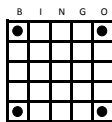

#3

- Coverall + Even Better Jkpt.
- Violet Tint
- \$300

#5

- Double Bingo
- Red Tint
- \$100

#2

- Hardway Bingo
- Blue Tint
- \$100

#4

Early Birds 1:30pm

9 Paper Cards: \$10.00

18 Electronic Cards: \$10.00

- Regular Bingo
- Blue Striped
- \$300

#1

- Regular Bingo
- Yellow Striped
- \$300

#4

- Lucky Buck
- Olive Striped
- \$399, \$799 or \$1,199

#7