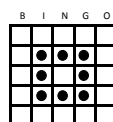

- •Inside Picture Frame
- •Violet Striped
- •$300

#5