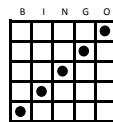

9 Paper Cards: \$10.00

18 Electronic Cards: \$10.00

- Regular Bingo
- Blue Striped
- \$300

#1

- Regular Bingo
- Yellow Striped
- \$300

#4

- Lucky Buck
- Olive Striped
- \$399, \$799 or \$1,199

#7