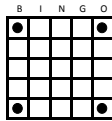

except Even Better Jackpot. Even Better Jackpots for all sessions is \$2.00ea.

Warm Ups 12:00pm

3 Paper Cards: \$5.00 PAPER ONLY

- Regular Bingo
- Olive Tint
- \$100

#1

- Regular Bingo
- Brown Tint
- \$100