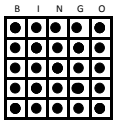

The first Saturday of every month is....

SUPER SATURDAY

Warm Ups 12:00pm Early Birds 1:30pm Super Saturday 3:00pm Late Owls 7:30pm

Every game is included in Warm Ups, Early Birds & Late Owls!

except Even Better Jackpot. Even Better Jackpots for all sessions is $2.00ea.

Warm Ups 12:00pm

3 Paper Cards: $5.00 PAPER ONLY

- •Regular Bingo
- •Olive Tint
- •$100

#1

- •Regular Bingo
- •Brown Tint
- •$100

#3

- •Coverall + Even Better Jkpt.
- •Violet Tint
- •$300

#5

- •Double Bingo
- •Red Tint
- •$100

#2

- •Hardway Bingo
- •Blue Tint
- •$100

#4

Early Birds 1:30pm

9 Paper Cards: $10.00

18 Electronic Cards: $10.00

- •Regular Bingo
- •Blue Striped
- •$300

#1

- •Regular Bingo
- •Yellow Striped
- •$300

#4

- •Lucky Buck
- •Olive Striped
- •$399, $799 or $1,199

#7

- •Double Bingo
- •Orange Striped
- •$300

#2

- •Inside Picture Frame
- •Violet Striped
- •$300

#5

- •Double Bingo
- •Red Striped
- •$300

#8

- •Double Bingo
- •Green Striped
- •$300

#3

- •Regular Bingo
- •Gray Striped
- •$300

#6

- •Coverall + Even Better Jkpt.
- •Brown Striped
- •$600

#9

Late Owl 7:30pm

3 Paper or Electronic Cards: $5.00

- •Regular Bingo
- •Red Tint
- •$100

#1

- •Regular Bingo
- •Olive Tint
- •$100

#3

- •Coverall + Even Better Jkpt.
- •Orange Tint
- •$300

#5

- •Double Bingo

- •Hardway Bingo