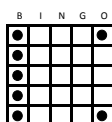

- •Double Bingo
- •Orange Striped
- •$300

#2