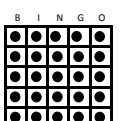

- Regular Bingo
- Gray Striped
- \$300

#6

- Coverall + Even Better Jkpt.
- Brown Striped
- \$600

#9

Late Owl 7:30pm

3 Paper or Electronic Cards: \$5.00

- Regular Bingo
- Red Tint
- \$100

#1

- Regular Bingo
- Olive Tint
- \$100

#3

- Coverall + Even Better Jkpt.
- Orange Tint
- \$300

#5

- Double Bingo

- Hardway Bingo

Soaring Eagle

•Pink Tint