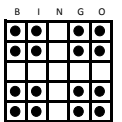

9 Paper Cards: \$10.00

18 Electronic Cards: \$10.00

- Regular Bingo
- Blue Striped
- \$300

#1

- Regular Bingo
- Yellow Striped
- \$300

#4

- Lucky Buck
- Olive Striped
- \$399, \$799 or \$1,199

#7