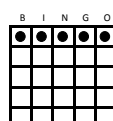

- Regular Bingo
- Gray Striped
- \$300

#6

- Coverall + Even Better Jkpt.
- Brown Striped
- \$600

#9

Late Owl 7:30pm

3 Paper or Electronic Cards: \$5.00

- Regular Bingo
- Red Tint
- \$100

#1

- Regular Bingo
- Olive Tint
- \$100

#3

- Coverall + Even Better Jkpt.
- Orange Tint
- \$300

#5

- Double Bingo

- Hardway Bingo

Soaring Eagle

•Pink Tint