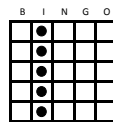

#3

- Coverall + Even Better Jkpt.
- Violet Tint
- \$300

#5

- Double Bingo
- Red Tint
- \$100

#2

- Hardway Bingo
- Blue Tint
- \$100

#4

Early Birds 1:30pm

9 Paper Cards: \$10.00

18 Electronic Cards: \$10.00

- Regular Bingo
- Blue Striped
- \$300

#1

- Regular Bingo
- Yellow Striped
- \$300

#4

- Lucky Buck
- Olive Striped
- \$399, \$799 or \$1,199

#7