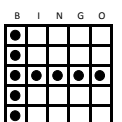

9 Paper Cards: \$10.00

18 Electronic Cards: \$10.00

- Regular Bingo
- Blue Striped
- \$300

#1

- Regular Bingo
- Yellow Striped
- \$300

#4

- Lucky Buck
- Olive Striped
- \$399, \$799 or \$1,199

#7

- Double Bingo
- Orange Striped
- \$300

#2

- Inside Picture Frame
- Violet Striped
- \$300

#5

- Double Bingo
- Red Striped
- \$300

#8

- Double Bingo
- Green Striped
- \$300

#3

- Regular Bingo
- Gray Striped
- \$300

#6

- Coverall + Even Better Jkpt.
- Brown Striped
- \$600

#9

Late Owl 7:30pm

3 Paper or Electronic Cards: \$5.00

- Regular Bingo
- Red Tint
- \$100

#1